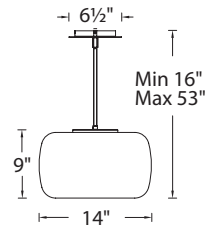

Fixture Type:

Catalog Number:

Project: _____

Location: _____