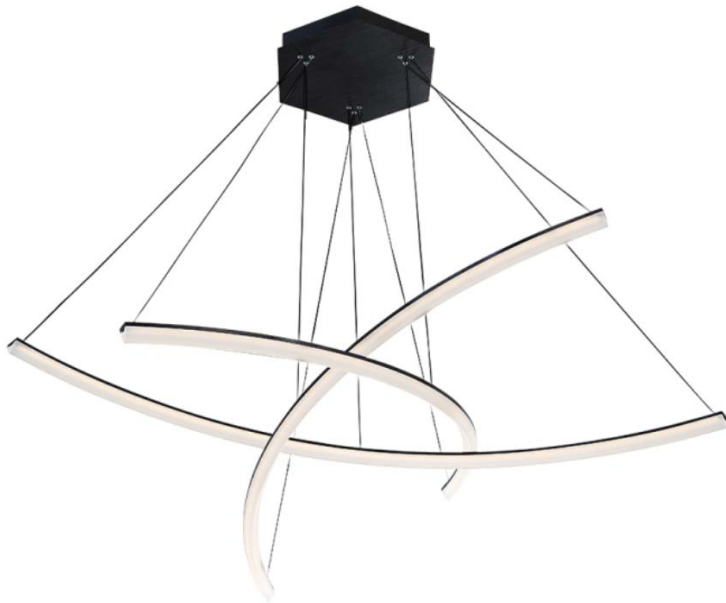

# Radius Chandeliers

PD-27802 / PD-27803

dweLED  
by WAC Lighting

Fixture Type:

Catalog Number:

Project:

Location:

## PRODUCT DESCRIPTION

Long graceful stems of aluminum and light create a beautiful display that is both functional and modern art. With versatile hanging options, radius lets you put a personal touch on any room. Choose two or three stems in brushed aluminum or brushed black.

## FEATURES

- Thin color matched powered aircraft cables and hardware
- Multiple hanging options allow for personalization
- Can be mounted on a sloped ceiling
- Universal voltage driver (120V-220V-277V) concealed within canopy

## SPECIFICATIONS

**Color Temp:** 3000k

**CRI:** 90

**Dimming:** 100% - 10% ELV; 100%-5% 0-10V

**Rated Life:** 50,000 hrs\*

**Input:** 120-277V

**Construction:** Aluminum with acrylic diffuser

**Finish:** Brushed Black, Brushed Aluminum