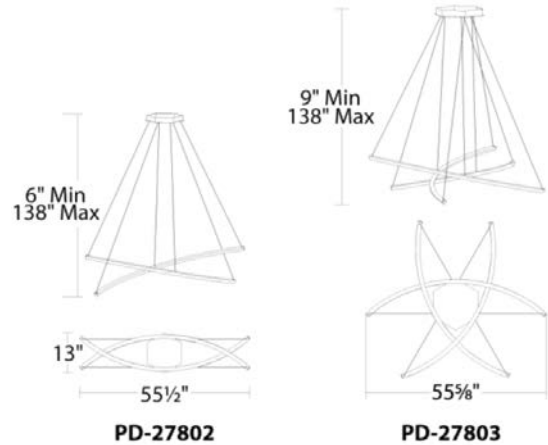

PRODUCT DESCRIPTION

Long graceful stems of aluminum and light create a beautiful display that is both functional and modern art. With versatile hanging options, radius lets you put a personal touch on any room. Choose two or three stems in brushed aluminum or brushed black.

FEATURES

- Thin color matched powered aircraft cables and hardware
- Multiple hanging options allow for personalization
- Can be mounted on a sloped ceiling
- Universal voltage driver (120V-220V-277V) concealed within canopy

SPECIFICATIONS

Color Temp: 3000k

CRI: 90

Dimming: 100% - 10% ELV; 100%-5% 0-10V

Rated Life: 50,000 hrs*

Input: 120-277V

Construction: Aluminum with acrylic diffuser

Finish: Brushed Black, Brushed Aluminum

Standards: ETL & cETL listed, Damp listed, Title 24

ORDER NUMBER

Model	Wattage	Voltage	LED Lumens	Delivered Lumens	Finish	
PD-27802	2	58W	120V-277V	6444	5220	AL <i>Brushed Aluminum</i>
PD-27803	3	86W		9767	7912	BK <i>Brushed Black</i>

Example: PD-27803-BK

dweLED.com
Phone (800) 526.2588
Fax (800) 526.2585

Headquarters/Eastern Distribution Center
44 Harbor Park Drive
Port Washington, NY 11050

Central Distribution Center
1600 Distribution Ct
Lithia Springs, GA 30122

Western Distribution Center
1750 Archibald Avenue
Ontario, CA 91760