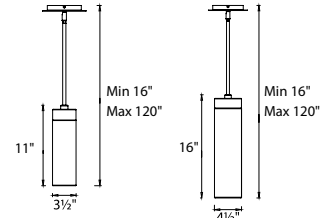

ELEMENTUM - Mini LED Pendant

PD-26611, PD-26616

dweLED

by WAC Lighting

Fixture Type:

Catalog Number:

Project: _____

Location: _____

PRODUCT DESCRIPTION

True chemistry between light and style.

FEATURES

- Evenly lit etched opal glass
- Twist lock glass attachment
- Driver located in standard 4" junction box
- Hang straight swivel canopy
- Three 12" and one 6" downrods included (additional downrods available)
- Universal driver (120V - 220V - 277V)
- Color Temperature: 3000K (2700K/3500K special order)
- CRI: 90
- Rated Life: 65,000 hours

SPECIFICATIONS

Construction: Aluminum with acrylic and glass diffusers

Input: 120-277V

Dimming: 100% - 10% ELV

Light Source: High output LED

Finish: Satin Nickel (SN), Aged Brass (AB)

Standards: ETL/cETL, Damp location listed

Replacement

RPL-ROD-IN06-AB	Rod
RPL-ROD-IN12-AB	Rod
RPL-ROD-IN06-SN	Rod
RPL-ROD-IN12-SN	Rod

ORDER NUMBER

Model	Size	Watt	LED Lumens	Delivered Lumens	Finish
PD-26611	11"	15W	1187	858	SN Satin Nickel 
PD-26616	16"	20W	1769	1363	AB Aged brass 