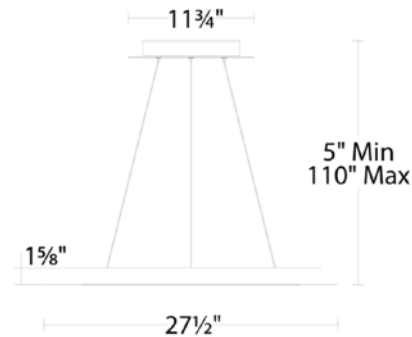

Fixture Type:

Catalog Number:

Project:

Location:

PD-21828