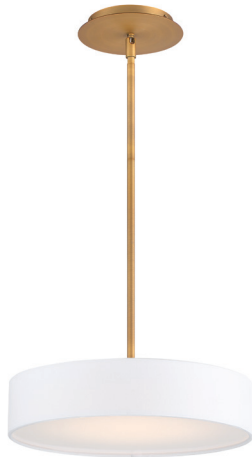

# MANHATTAN - LED Pendant

PD-13714, PD-13720, PD-13726

dweLED  
by WAC Lighting

Fixture Type:

Catalog Number:

Project: \_\_\_\_\_

Location: \_\_\_\_\_

## PRODUCT DESCRIPTION

Urban chic sophistication. Luminous fabric shade pendant.

## FEATURES

- Three 12" and one 6" downrods included (additional downrods available)
- Integral for sloped ceiling
- No transformer or driver needed
- Color Temperature: 2700K
- CRI: 90
- Rated Life: 50,000 hours

## SPECIFICATIONS

**Construction:** Urban elegance & LED illumination softened with a fabric shade

**Input:** 120V

**Dimming:** 100% - 10% ELV

**Light Source:** High output LED

**Finish:** Brushed Nickel (BN), Aged Brass (AB)