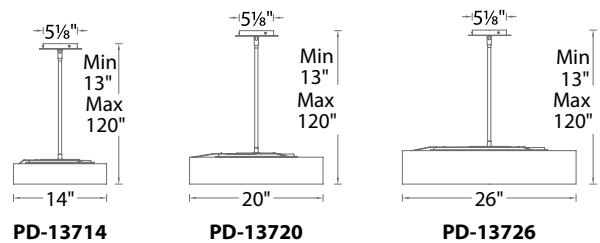

## ORDER NUMBER

Model	Size	Watt	LED Lumens	Delivered Lumens	Finish
<b>PD-13714</b>	14"	28W	2400	1794	<b>BN</b> <i>Brushed Nickel</i>  <b>AB</b> <i>Aged Brass</i> 
<b>PD-13720</b>	20"	32W	2800	2222	
<b>PD-13726</b>	26"	48W	4200	3310	