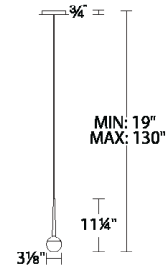

Replacement

RPL-SHA-12911	<i>Fabric Shade</i>
RPL-GLA-12911	<i>Glass</i>
RPL-DIF-12911	<i>Diffuser</i>

SPECIFICATIONS

Construction: Aluminum with acrylic diffuser

Input: 120V - 277V

Dimming (120V): 100% - 10% ELV / 0-10V / Triac

Dimming (277V): 100% - 10% 0-10V

Light Source: High output LED

Finish: Black (BK), Chrome (CH)

Standards: ETL/cETL, Damp location listed, Title 24 Compliant

PD-12911

ORDER NUMBER

Model	Size	Watt	LED Lumens	Delivered Lumens	Finish
PD-12911	11"	5.7W	390	340	BK <i>Black</i> CH <i>Chrome</i>