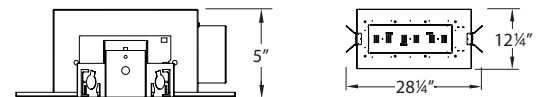

HOUSING ORDER NUMBER

Non-IC Rated, Airtight New Construction

MT-5LD325H-NA

WAC Lighting

www.waclighting.com

Phone (800) 526.2588 • Fax (800) 526.2585

Headquarters/Eastern Distribution Center

44 Harbor Park Drive • Port Washington, NY 11050

Phone (516) 515.5000 • Fax (516) 515.5050

Western Distribution Center

1750 Archibald Avenue • Ontario, CA 91760

Phone (800) 526.2588 • Fax (800) 526.2585