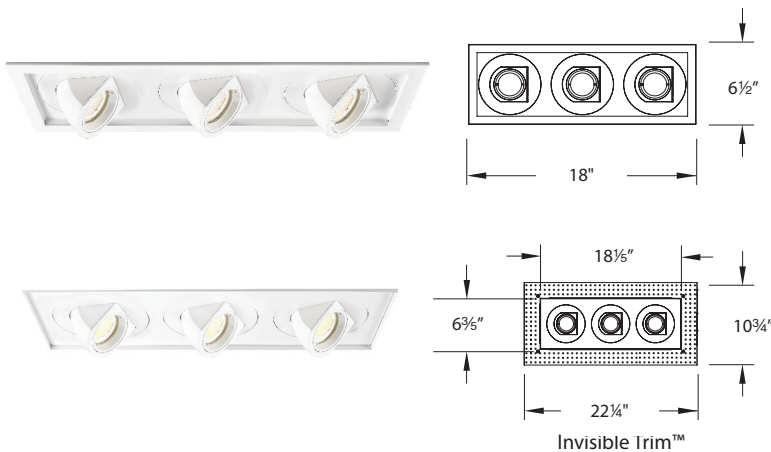

MT-5LD325 - 3 Lights

Tesla LED Multiple Spots

WAC LIGHTING

Responsible Lighting®

Fixture Type:

Catalog Number:

Project:

Location:

SPECIFICATIONS

Construction: Die-cast aluminum heat sink painted white. Trim, housing and junction box are 20 gauge steel. Frame and hanger bars are heavy gauge galvanized steel.

J-Box: Seven knockouts and four Romex® style wiring connectors provided for ease of installation. Rated for branch wiring.

Driver: Universal Input (120V - 277V)

Light Source: High output LED

Dimming: Dim to 10% with electronic low voltage (ELV) dimmer (120V only). 0-10V dimming for 120V and 277V.

Mounting: Supplied with hanger bars, adjustable from 14 1/2"-25" to accommodate various joist construction and grid sizes. Includes butterfly brackets which mount to 1/2" emt or channel and are vertically adjustable. 17 1/2" x 6 1/8" cutout with trim, 19 5/16" x 7 3/4" cutout for Invisible Trim™. See instruction sheet for details on installation using spackle ring. Accommodates surfaces from 1/2" to 1" thick.

Finish: Abrasion resistant powder coat paint in White (WT).

Standards: ETL & cETL Damp Location listed

PRODUCT DESCRIPTION

High brightness, individually retractable & adjustable spot lights.

FEATURES

- Non-IC rated, airtight housings
- Invisible Trim™ is designed to sit flush with the ceiling for a clean, architectural look
- Spot and Flood beam spreads
- 45° vertical adjustment and 365° horizontal rotation
- Accepts one replacement lens
- 50,000 hour rated life
- 5 year WAC Lighting product warranty