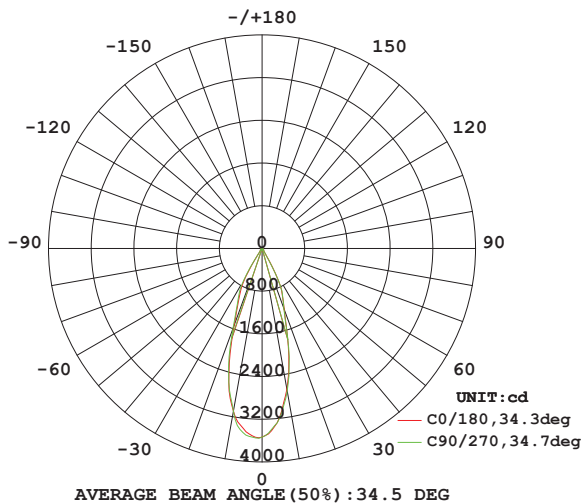

Central Distribution Center  
1600 Distribution Ct  
Lithia Springs, GA 30122

Western Distribution Center  
1750 Archibald Avenue  
Ontario, CA 91760

19° Beam Angle - 3000K

24° Beam Angle - 3000K

36° Beam Angle - 3000K