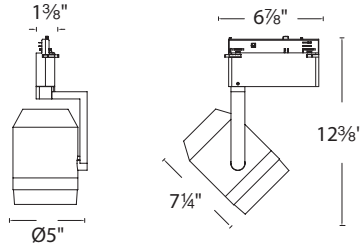

PALOMA - model: LED532

W Track System Luminaires

WAC LIGHTING

Responsible Lighting®

Fixture Type:

Catalog Number:

Project: _____

Location: _____

PRODUCT DESCRIPTION

Museum-quality LED luminaire with high performance reflector optics.

FEATURES

- Accommodates 1 filter lens or 1 accessory
- 365° horizontal rotation and 180° vertical aiming
- Integral selector to choose between independently controllable track circuits
- 50,000 hour rated life
- 5 year WAC Lighting product warranty

SPECIFICATIONS

Construction: Die-cast aluminum with cap ring. Clear glass lens included.

Finish: Available in black (BK), white (WT), or platinum (PT) powder coat finishes.

Aiming: 365° horizontal rotation and 180° vertical aiming. Spring lock to secure the aiming adjustment on horizontal.

Lamp: Available in Bridgelux LED. Higher CRI Xicato options available (consult factory).

Dimming: Dim to 10% with electronic low voltage (ELV) dimmer (120V only)

Standards: ETL & cETL listed

FIXTURE PERFORMANCE

Model #	Beam	Color Temp	Watts	Lumens	CBCP	CRI	Model #	Beam	Color Temp	Watts	Lumens	CBCP	CRI
WTK-LED532S-927	19°	2700K	28W	1355	7380	90	WTK-LED532S-930	19°	3000K	28W	1440	7835	90
WTK-LED532N-927	24°			1340	5300		WTK-LED532N-930	24°			1395	5620	
WTK-LED532F-927	36°			1265	2770		WTK-LED532F-930	36°			1360	2935	
WTK-LED532S-27	19°	2700K	28W	1380	8170	85	WTK-LED532S-30	19°	3000K	28W	1645	9365	85
WTK-LED532N-27	24°			1335	5355		WTK-LED532N-30	24°			1505	6080	
WTK-LED532F-27	36°			1335	3065		WTK-LED532F-30	36°			1510	3575	
WTK-LED532S-35	19°	3500K	28W	1755	9770	85	WTK-LED532S-40	19°	4000K	28W	1670	9190	85
WTK-LED532N-35	24°			1655	6410		WTK-LED532N-40	24°			1525	6210	
WTK-LED532F-35	36°			1670	3850		WTK-LED532F-40	36°			1530	3680	

ORDER NUMBER

TrackType	System	Model#	Beam	Color Temp	Finish
W Track	WTK 120V WHK 277V	LED532	S N F	27 2700K (90 CRI)	BK Black PT Platinum WT White
				27 2700K	
				30 3000K (90 CRI)	
				30 3000K	
				35 3500K	
				40 4000K	

LENSES AND ACCESSORIES

Description	Model	Finish	Description	Model
Color Lens	LENS-30	AMB Amber BLU Blue GRN Green RED Red YEL Yellow	Frosted Lens	LENS-30-FR
			Spread Lens	LENS-30-SPR
			Beam Elongating	LENS-30-BEL
			Honeycomb Louver	LENS-30-HCL

FINISHES

- **LED532** - -

Example: WTK-LED532N-40-WT

wacighting.com
Phone (800) 526.2588
Fax (800) 526.2585

Headquarters/Eastern Distribution Center
44 Harbor Park Drive
Port Washington, NY 11050

Central Distribution Center
1600 Distribution Ct
Lithia Springs, GA 30122

Western Distribution Center
1750 Archibald Avenue
Ontario, CA 91760