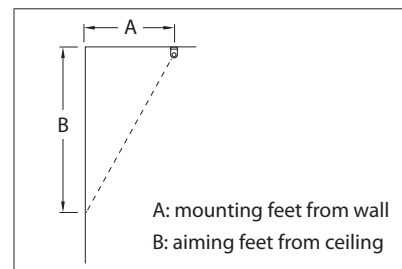

AVERAGE FOOTCANDLE PERFORMANCE

		LED110W			LED210W		
		A			A		
		1'	2'	3'	1'	2'	3'
B	2'	49	31	19	110	69	42
	4'	15	12	10	32	28	22
	6'	7	6	5	15	14	12

ORDER NUMBER

System	Model #	Color Temp	Finish
L LTrack	LED110W 20 3/4"	WW 3000K	BK Black
H HTrack	LED210W 32 5/8"	CW 4000K	WT White
J JTrack			

FINISHES

REPLACEMENT MODULES

		LED110W-WW	LED210W-WW
3000K	RM36X02-30RE1-24-1		RM36X02-30RE1-24-1 RM36X02-30RE1-24-2
		LED110W-CW	LED210W-CW
4000K	RM36X02-40RE1-24-1		RM36X02-40RE1-24-1 RM36X02-40RE1-24-2

For LED210 models order both model #'s listed.

Example: **L-LED110W-WW-BK**

WAC Lighting

www.waclighting.com
Phone (800) 526.2588 • Fax (800) 526.2585

Headquarters/Eastern Distribution Center

44 Harbor Park Drive • Port Washington, NY 11050
Phone (516) 515.5000 • Fax (516) 515.5050

Western Distribution Center

1750 Archibald Avenue • Ontario, CA 91760
Phone (800) 526.2588 • Fax (800) 526.2585