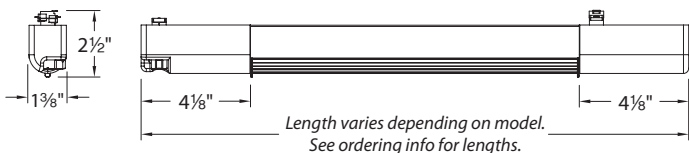

LEDme® WASH LIGHT

120V Track Luminaire

WAC LIGHTING

Responsible Lighting®

Fixture Type:

Catalog Number:

Project:

Location:

PRODUCT DESCRIPTION

The LEDme® Wash Light delivers a symmetrical wide-angle beam spread that is perfect for illuminating walls or signage. This sophisticated luminaire is an energy efficient track solution compatible with most existing track installations. Its optimized thermal management system ensures a long life and hassle free maintenance.

FEATURES

- Available in 2 lengths
- 114° symmetrical wide-angle beam spread
- 0° to 26° aiming from vertical in either direction
- Low profile with a height of only 1 7/8"
- Integral electronic transformer
- Replaceable LED module
- Adapter with locking knob holds fixture securely to track
- 70,000 hour rated life
- 5 year WAC Lighting product warranty

SPECIFICATIONS

Construction: Extruded aluminum body with polycarbonate diffuser lens and die-cast aluminum adapters.

Finish: Abrasion resistant Black (BK) and White (WT) powder coat finish.

Driver Input voltage: 120VAC 60Hz

Light Source: High output LEDs in 3000K and 4000K color temperatures.

Dimming: Dims to 10% with electronic low voltage (ELV) dimmer.

Standards: ETL & cETL Listed for use in dry locations.

FIXTURE PERFORMANCE

Model #	Color Temp	Power	Lumens	Efficacy	CBCP	CRI
LED110W-WW	3000K	14W	815	58 Lm/W	155	85
LED110W-CW	4000K	14W	935	67 Lm/W	160	85
LED210W-WW	3000K	27W	1665	62 Lm/W	300	85
LED210W-CW	4000K	27W	1990	74 Lm/W	325	85