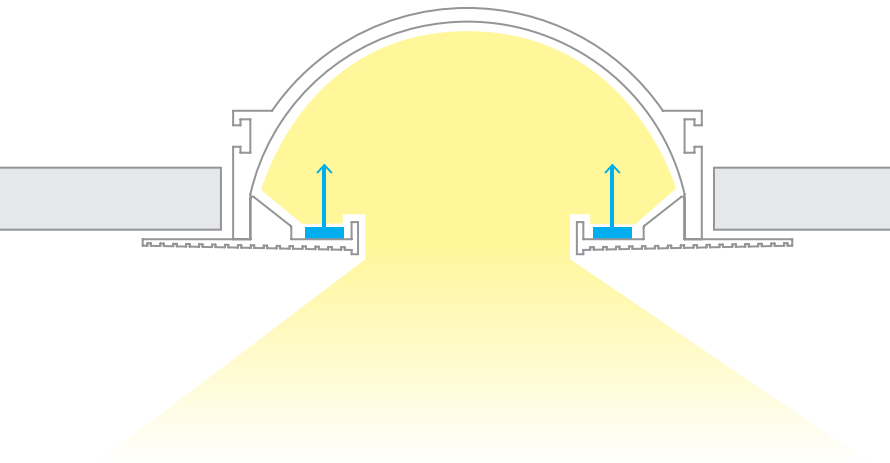

INDIRECT RECESSED CHANNEL

LED-T-RCH3

WAC LIGHTING

Responsible Lighting®

Fixture Type:

Catalog Number:

Project: _____

Location: _____

COMPATIBLE PRODUCTS

InvisiLED® Pro, Pro2, Pro3

InvisiLED® LITE, Classic

InvisiLED® Daylight to Sunset, Palette

- Linear channel can be field cut
- Accommodates up to two runs of InvisiLED® indoor tapes. See individual InvisiLED spec sheets.
- Dense foam insert for spackling
- Aluminum extrusion powder coated in matte white
- Remote transformer is required

8ft linear channel
Includes an end cap
Can be field cut

LED-T-RCH3-WT

Power feed
Includes a wiring box, two hanger bars, two five-pin InvisiLED® adapters, and one end cap
The end cap may be placed on either side or be removed
Hanger bars may install on any side of the wiring box