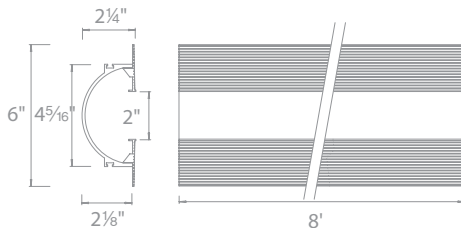

8ft linear channel
Includes an end cap
Can be field cut

LED-T-RCH3-WT

Power feed
Includes a wiring box, two hanger bars, two five-pin InvisiLED® adapters, and one end cap
The end cap may be placed on either side or be removed
Hanger bars may install on any side of the wiring box