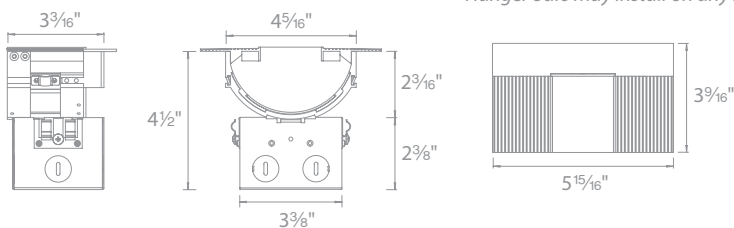

Power feed
Includes a wiring box, two hanger bars, two five-pin InvisiLED® adapters, and one end cap
The end cap may be placed on either side or be removed
Hanger bars may install on any side of the wiring box

LED-T-____-WT

Example: **LED-T-RCH3-WT**

WAC Lighting
www.waclighting.com
Phone (800) 526.2588 • Fax (800) 526.2585

Headquarters/Eastern Distribution Center
44 Harbor Park Drive • Port Washington, NY 11050
Phone (516) 515.5000 • Fax (516) 515.5050

Western Distribution Center
1750 Archibald Avenue • Ontario, CA 91760
Phone (800) 526.2588 • Fax (800) 526.2585