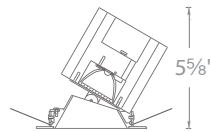

HR3LEDT318P

3.5" Tesla™ Pro LED 0°-30° Adjustable Trim

WAC LIGHTING

Responsible Lighting®

Fixture Type:

Catalog Number:

Project:

Location:

PRODUCT DESCRIPTION

Minimum profile, round 0° to 30° adjustable trim with interior open reflector.

FEATURES

- 3.5" aperture
- Energy Star® rated
- Damp location listed
- 30° visual cutoff angle for glare control
- Adjustable fixtures are ideal for sloped ceiling applications
- 5 year WAC Lighting product warranty

SPECIFICATIONS

Construction: Durable die-cast aluminum construction with borosilicate glass lens. Extruded aluminum heat sink.

Power Consumption: 21.5W

Dimming: 0-10V Dimming: 100%-10%
ELV Dimming: 100%-15% (120V only)

Mounting: Two heavy gauge retention clips hold trim firmly to housing.

Finish: Powder coated white
Electroplated brushed nickel and copper bronze

Standards: ETL & cETL Listed. See table below for Energy Star® qualifying products. Fixtures with * are Title 24 JA8-2016 Compliant.

TRIMS

Model#	Beam	Color Temp	CRI	Lumens	CBCP	Energy Star®	Finish	
HR3LEDT318P 0° to 30° Adjustable	N 30°	827	2700K	85	1180	2472	Yes	
		927*	2700K	90	990	2104	Yes	
		830	3000K	85	1225	2555	Yes	
		930*	3000K	90	1115	2387	Yes	
		835	3500K	85	1330	2811	Yes	
		840	4000K	85	1335	2809	Yes	
	F 55°	827	2700K	85	1145	1364	Yes	
		927*	2700K	90	970	1165	Yes	
		830	3000K	85	1195	1428	Yes	
		930*	3000K	90	1085	1302	Yes	
		835	3500K	85	1290	1548	Yes	
		840	4000K	85	1310	1574	Yes	
		HBN Haze/Brushed Nickel HCB Haze/Copper Bronze HWT Haze/White BBN Specular Black/Brushed Nickel BCB Specular Black/Copper Bronze BWT Specular Black/White BN Brushed Nickel CB Copper Bronze WT White