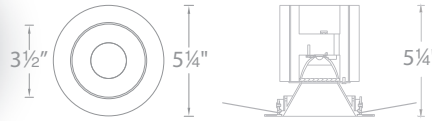

HR3LEDT118P

3.5" Tesla™ Pro LED Open Reflector

WAC LIGHTING

Responsible Lighting®

Fixture Type:

Catalog Number:

Project:

Location:

PRODUCT DESCRIPTION

Minimum profile, round downlight trim with interior open reflector

FEATURES

- 3.5" aperture
- Damp location listed
- 30° visual cutoff angle for glare control
- 5 year WAC Lighting product warranty

SPECIFICATIONS

Construction: Durable die-cast aluminum construction with borosilicate glass lens. Extruded aluminum heat sink.

Power Consumption: 21.5W

Dimming: 0-10V Dimming: 100%-1%
ELV Dimming: 100%-5% (120V only)

Mounting: Two heavy gauge retention clips hold trim firmly to housing.

Finish: Powder coated white
Electroplated brushed nickel and copper bronze

Standards: ETL & cETL Listed. Fixtures with * are Title 24 JA8-2016 Compliant.

TRIMS

Model#	Beam	Color Temp	CRI	Lumens	CBCP	Finish
HR3LEDT118P Open Reflector	N 30°	827 2700K	85	1165	2536	HBN Haze/Brushed Nickel HCB Haze/Copper Bronze HWT Haze/White BBN Specular Black/Brushed Nickel BCB Specular Black/Copper Bronze BWT Specular Black/White BN Brushed Nickel CB Copper Bronze WT White
		927* 2700K	90	970	2130	
		830 3000K	85	1195	2565	
		930* 3000K	90	1110	2438	
		835 3500K	85	1325	2907	
		840 4000K	85	1365	3011	
	F 55°	827 2700K	85	1130	1389	
		927* 2700K	90	935	1161	
		830 3000K	85	1174	1436	
		930* 3000K	90	1100	1386	
		835 3500K	85	1280	1580	
		840 4000K	85	1335	1634