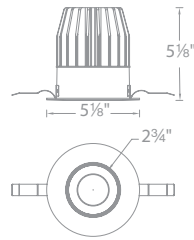

HR3D-R09

3" Duo 2.0 Glare Reducing Warm-Dim LED downlight

WAC LIGHTING

Responsible Lighting®

A spot light at the maximum light output for task becomes a wide distribution ambient light source as it dims down

Fixture Type:

Catalog Number:

Project:

Location:

PRODUCT DESCRIPTION

Glare-reducing dual-source LED downlight

FEATURES

- Trims and housing included
- Reduces overhead glare in the aperture with a warm dimming mixing chamber
- Offered in two warm dimming CCT ranges from 2700K to 2200K and 3000K to 2200K
- 52° cut-off angle
- ELV dimming - see specification sheet for list of tested dimmers
- Rated Life: 50,000 hours

SPECIFICATIONS

Construction: Durable die-cast aluminum construction

Input: 120VAC

Power Consumption: 15W

Dimming: ELV Dimming. Lutron Maestro MAELV-600 is recommended.

Mounting: Two heavy gauge retention clips hold trim firmly

Finish: Powder coated white

Standards: ETL & cETL Listed

MODEL (Trims and Housing included)

	Model	At the brightest output				At the lowest output			
		Color Temp	Lumen	Beam Spread	CRI	Color Temp	Lumen	Beam Spread	CRI
New Construction	HR3D-RO92722S-N-WT	2700K	810	20°	90+	2200K	15	120°	90+
	HR3D-RO93022S-N-WT	3000K	890	20°	90+	2200K	15	120°	90+
Remodel	HR3D-RO92722S-R-WT	2700K	810	20°	90+	2200K	15	120°	90+
	HR3D-RO93022S-R-WT	3000K	890	20°	90+	2200K	15	120°	90+

HR3D-RO9 ___ 22S- ___ -WT

Example: HR3D-RO92722S-N-WT

	Model	Input	Notes
	New Construction IC-Rated, Airtight	120V	Ceiling thickness: 1/2"–1"
	Remodel Non-IC, Airtight	120V	Ceiling thickness: 1/2"–1"

wacighting.com
Phone (800) 526.2588
Fax (800) 526.2585

Headquarters/Eastern Distribution Center
44 Harbor Park Drive
Port Washington, NY 11050

Central Distribution Center
1600 Distribution Ct
Lithia Springs, GA 30122

Western Distribution Center
1750 Archibald Avenue
Ontario, CA 91760