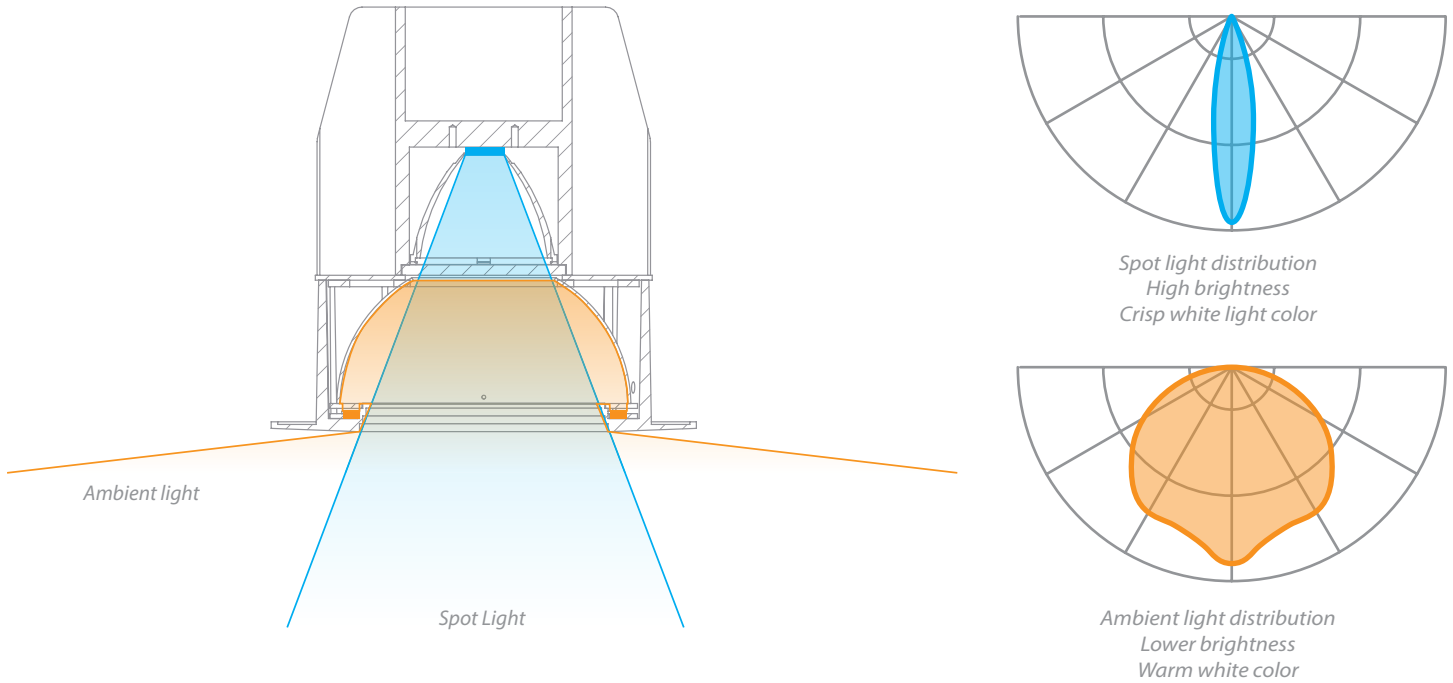

HR3D-R09

3" Duo 2.0 Glare Reducing Warm-Dim LED downlight

WAC LIGHTING

Responsible Lighting®

wacighting.com
Phone (800) 526.2588
Fax (800) 526.2585

Headquarters/Eastern Distribution Center
44 Harbor Park Drive
Port Washington, NY 11050

Central Distribution Center
1600 Distribution Ct
Lithia Springs, GA 30122

Western Distribution Center
1750 Archibald Avenue
Ontario, CA 91760