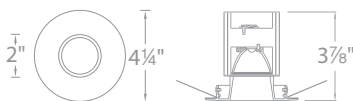

HR2LEDT209PN

2" Tesla™ Pro LED Shower Trim

WAC LIGHTING

Responsible Lighting®

Fixture Type:

Catalog Number:

Project:

Location:

PRODUCT DESCRIPTION

Minimum profile, round shower trim with interior open reflector.

FEATURES

- 2" aperture
- Wet location listed
- 30° visual cutoff angle for glare control
- 5 year WAC Lighting product warranty

SPECIFICATIONS

Construction: Durable die-cast aluminum construction with borosilicate glass lens. Extruded aluminum heat sink.

Light Source: Utilizes one 14.5W LED, CRI: 85 & 90+

Dimming: 0-10V Dimming: 100%-10%
ELV Dimming: 100%-15% (120V only)

Mounting: Two heavy gauge retention clips hold trim firmly to housing

Finish: White (WT) powder coat paint and electroplated Brushed Nickel (BN) and Copper Bronze (CB).

Standards: ETL & cETL Listed. Wet location listed.
Fixtures with * are Title 24 JA8-2016 Compliant.

TRIMS

Model#	Beam	Color Temp	CRI	Lumens	CBCP	Finish
HR2LEDT209PN Shower Light Wet Location Listed	27°	827 2700K	85	730	1851	BN Brushed Nickel CB Copper Bronze WT White
		927* 2700K	90	600	1510	
		830 3000K	85	765	1915	
		930* 3000K	90	685	1697	
		835 3500K	85	820	2047	
		840 4000K	85	850	2119	

HR2LEDT209PN

Example: HR2LEDT209PN927BN

COMPATIBLE HOUSINGS *See individual housing spec sheets for complete information.*

New Construction

HR-2LED-H09D-ICA IC-Rated, Airtight	120V-277V	HR-2LED-H09D-ICAC IC-Rated, Airtight Chicago Plenum	120V-277V

Remodel

HR-2LED-R09D-A Non-IC, Airtight	120V-277V	HR-2LED-R14D Non-IC	120V-277V

REPLACEMENT MODULES

Reflectors

Narrow Flood	SL-REF-BL10-1-N
Flood	SL-REF-BL10-1-F

LED

2700K (90 CRI)	BXRC-27G1000-B-23
2700K	BXRC-27E1000-B-23
3000K (90 CRI)	BXRC-30G1000-B-23
3000K	BXRC-30E1000-B-23
3500K	BXRC-35E1000-B-23
4000K	BXRC-40E1000-B-23

wacighting.com
Phone (800) 526.2588
Fax (800) 526.2585

Headquarters/Eastern Distribution Center
44 Harbor Park Drive
Port Washington, NY 11050

Central Distribution Center
1600 Distribution Ct
Lithia Springs, GA 30122

Western Distribution Center
1750 Archibald Avenue
Ontario, CA 91760