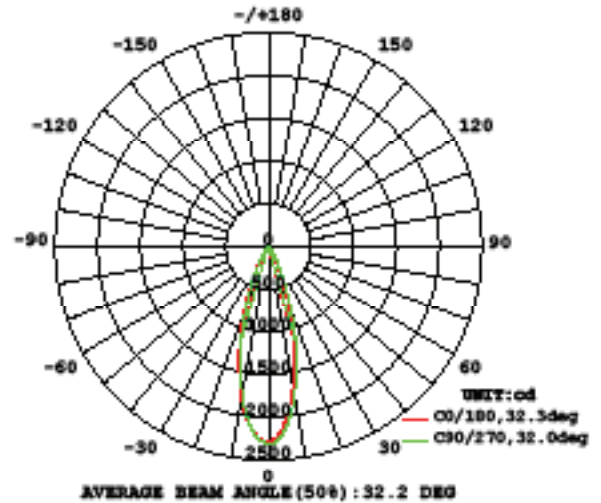

HR-LED418-N-RO – Invisible Trim™

Photometrics

WAC LIGHTING

Responsible Lighting®

2700K

3000K

3500K

4500K

WAC Lighting
www.waclighting.com
Phone (800) 526.2588 • Fax (800) 526.2585

Headquarters/Eastern Distribution Center
44 Harbor Park Drive • Port Washington, NY 11050
Phone (516) 515.5000 • Fax (516) 515.5050

Western Distribution Center
1750 Archibald Avenue • Ontario, CA 91760
Phone (800) 526.2588 • Fax (800) 526.2585