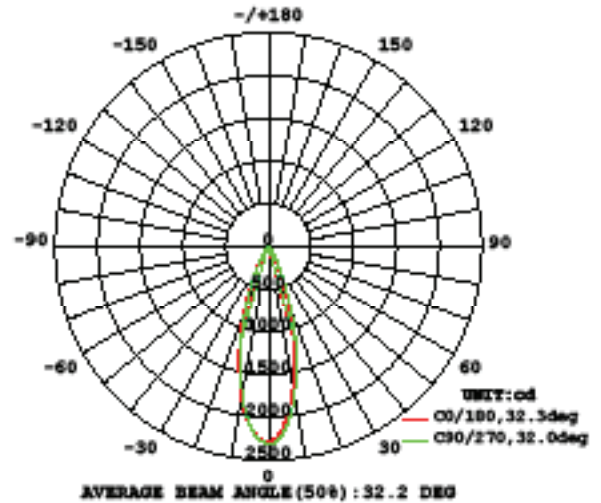

HR-LED418-N-RO-XX-EM

Invisible Trim™ – Photometrics

WAC LIGHTING

Responsible Lighting®

2700K

3000K

3500K

4500K

WAC Lighting
www.waclighting.com
Phone (800) 526.2588 • Fax (800) 526.2585

Headquarters/Eastern Distribution Center
44 Harbor Park Drive • Port Washington, NY 11050
Phone (516) 515.5000 • Fax (516) 515.5050

Western Distribution Center
1750 Archibald Avenue • Ontario, CA 91760
Phone (800) 526.2588 • Fax (800) 526.2585