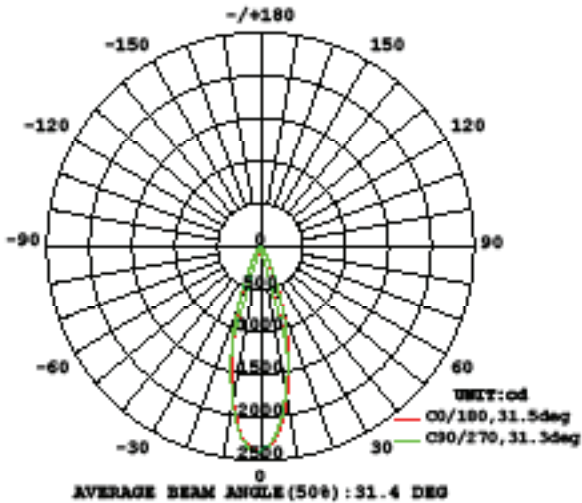

HR-LED418-N-RO-XX-EM

Invisible Trim™ – Photometrics

WAC LIGHTING

Responsible Lighting®

2700K