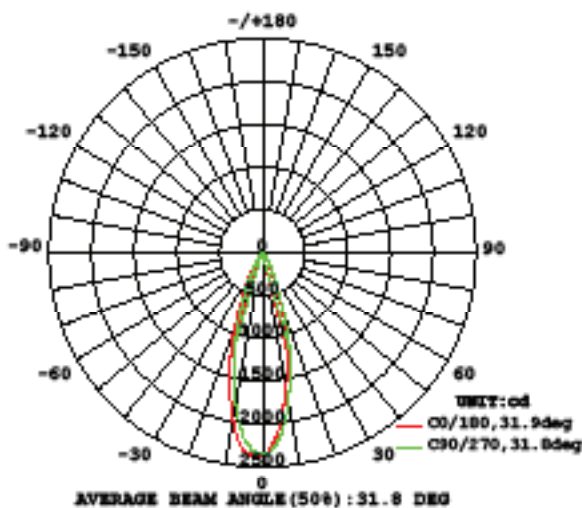

HR-LED418-N-RO – Invisible Trim™

Photometrics

WAC LIGHTING

Responsible Lighting®

2700K

3000K

3500K

4500K

WAC Lighting
www.waclighting.com
Phone (800) 526.2588 • Fax (800) 526.2585

Headquarters/Eastern Distribution Center
44 Harbor Park Drive • Port Washington, NY 11050
Phone (516) 515.5000 • Fax (516) 515.5050

Western Distribution Center
1750 Archibald Avenue • Ontario, CA 91760
Phone (800) 526.2588 • Fax (800) 526.2585