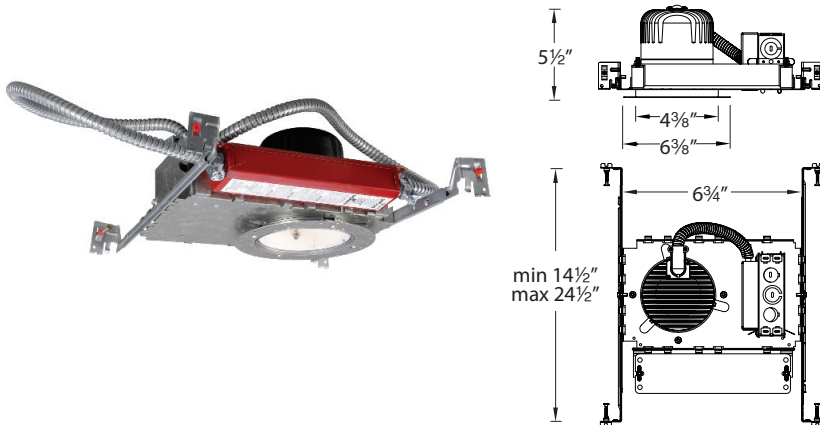

WAC LIGHTING
Responsible Lighting®

Fixture Type:

Catalog Number:

Project:

Location:

PRODUCT DESCRIPTION

4 inch LEDme® Invisible Trim™ Non-IC new construction housing, includes six 3W LED's. Includes spackle ring to permit a stable finished installation with a drywall ceiling. For use with LEDme® 4 inch round Invisible Trims™.