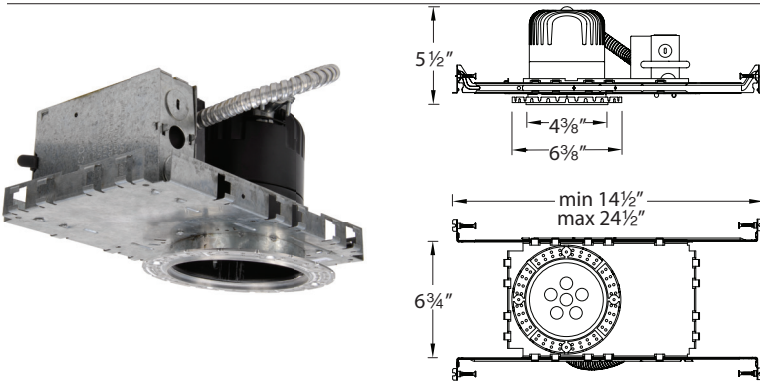

Fixture Type:

Catalog Number:

Project:

Location:

PRODUCT DESCRIPTION

4 inch LEDme® Invisible Trim™ Non-IC new construction housing, includes six 3W LED's. Includes spackle ring to permit a stable finished installation with a drywall ceiling. For use with LEDme® 4 inch round Invisible Trims™.