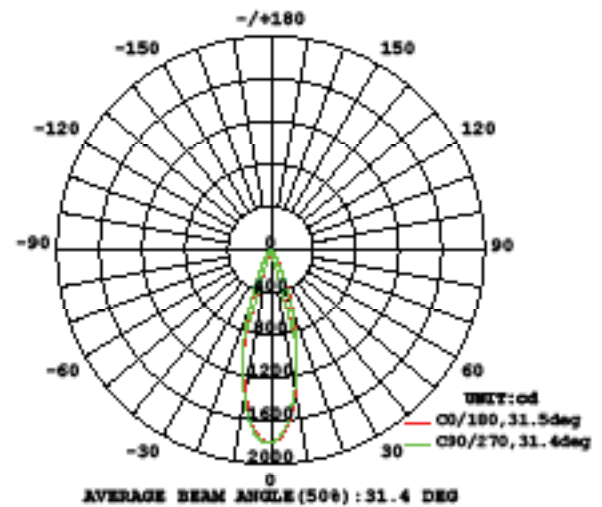

HR-LED418-NIC-RO – Invisible Trim™

Photometrics

WAC LIGHTING

Responsible Lighting®

2700K

3000K

3500K

4500K

WAC Lighting
www.waclighting.com
Phone (800) 526.2588 • Fax (800) 526.2585

Headquarters/Eastern Distribution Center
44 Harbor Park Drive • Port Washington, NY 11050
Phone (516) 515.5000 • Fax (516) 515.5050

Western Distribution Center
1750 Archibald Avenue • Ontario, CA 91760
Phone (800) 526.2588 • Fax (800) 526.2585