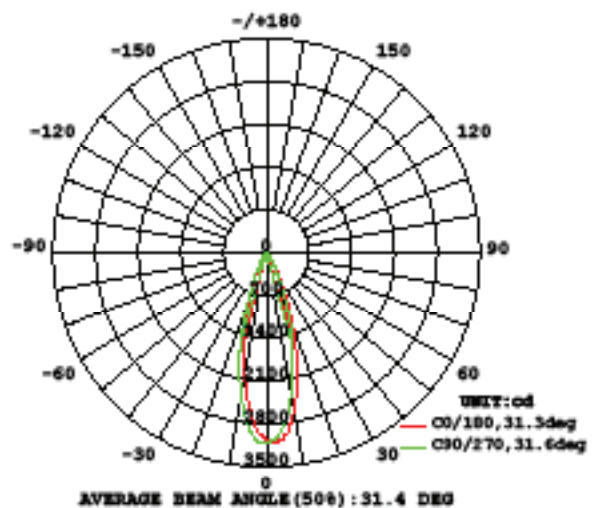

HR-LED418-N-RO – Invisible Trim™

Photometrics

WAC LIGHTING

Responsible Lighting®

2700K

3000K

3500K

4500K

WAC Lighting
www.waclighting.com
Phone (800) 526.2588 • Fax (800) 526.2585

Headquarters/Eastern Distribution Center
44 Harbor Park Drive • Port Washington, NY 11050
Phone (516) 515.5000 • Fax (516) 515.5050

Western Distribution Center
1750 Archibald Avenue • Ontario, CA 91760
Phone (800) 526.2588 • Fax (800) 526.2585