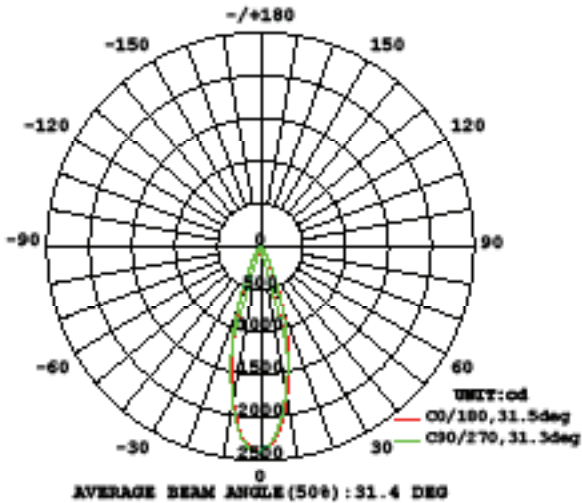

HR-LED418-N-RO – Invisible Trim™

Photometrics

WAC LIGHTING

Responsible Lighting®

2700K