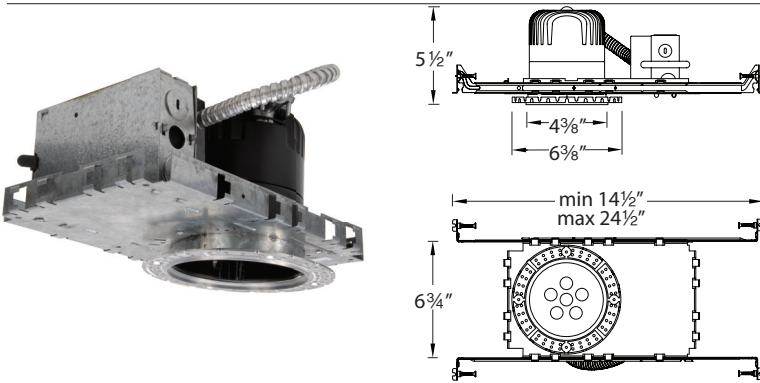

HR-LED418-NIC-RO – Invisible Trim™

4" LEDme® – IC-Rated, New Construction Housing

WAC LIGHTING

Responsible Lighting®

Fixture Type:

Catalog Number:

Project: _____

Location: _____

PRODUCT DESCRIPTION

4 inch LEDme® Invisible Trim™ IC-Rated new construction housing, includes six 3W LED's. Includes spackle ring to permit a stable finished installation with a drywall ceiling. For use with LEDme® 4 inch round Invisible Trims™.

FEATURES

- Energy Star®
- Cutout: 4 3/8"
- Trims recess into housings flush to the ceiling
- 100,000 hour rated life
- Accommodates ceiling thickness up to 1"
- UL and CUL Listed
- 5 year WAC Lighting product warranty

FIXTURE PERFORMANCE

Model #	Color Temp	Watt	Lumens	Efficacy	CRI
HR-LED418-NIC-RO-27	2700K	10.2W	639	58.1 Lm/W	85
HR-LED418-NIC-RO-30	3000K	10.2W	639	58.1 Lm/W	85
HR-LED418-NIC-RO-35	3500K	10.2W	681	62.0 Lm/W	80
HR-LED418-NIC-RO-40	4000K	10.2W	815	70.0 Lm/W	75

ORDER NUMBER

Model #	Color Temp
HR-LED418-NIC-RO	27 2700K
	30 3000K
	35 3500K
	40 4000K

REPLACEMENT MODULES

Model #	Color Temp
RM-6X3-27	2700K
RM-6X3-30	3000K
RM-6X3-35	3500K
RM-6X3-40	4000K

HR-LED418-NIC-RO –

Example: HR-LED418-NIC-RO

COMPATIBLE TRIMS

Model #	Description	Finish – (where there is a slash (/) the letters correspond as: interior finish/exterior finish)
HR-LED411TL	Round, Open Reflector Downlight	Black/Brushed Nickel (BK/BN), Black/White (BK/WT), White/White (WT/WT)
HR-LED421TL	Round, Step Baffle Downlight	Black/Brushed Nickel (BK/BN), Black/White (BK/WT), White/White (WT/WT)

Example: HR-LED411TL-BK/BN

See individual trim spec sheets for complete information.

WAC Lighting

www.waclighting.com
Phone (800) 526.2588 • Fax (800) 526.2585

Headquarters/Eastern Distribution Center

44 Harbor Park Drive • Port Washington, NY 11050
Phone (516) 515.5000 • Fax (516) 515.5050

Western Distribution Center

1750 Archibald Avenue • Ontario, CA 91760
Phone (800) 526.2588 • Fax (800) 526.2585