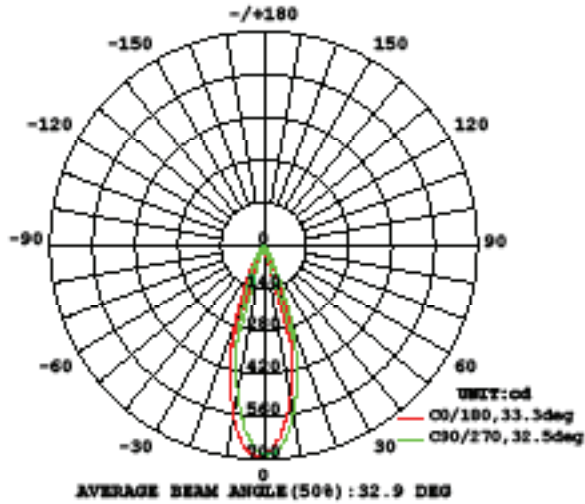

HR-LED309-RIC

Photometrics

WAC LIGHTING

Responsible Lighting®

2700K