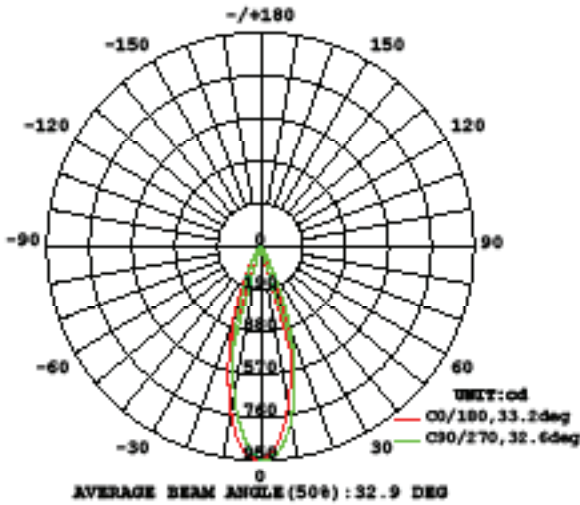

HR-LED309-R

Photometrics

WAC LIGHTING

Responsible Lighting®

2700K