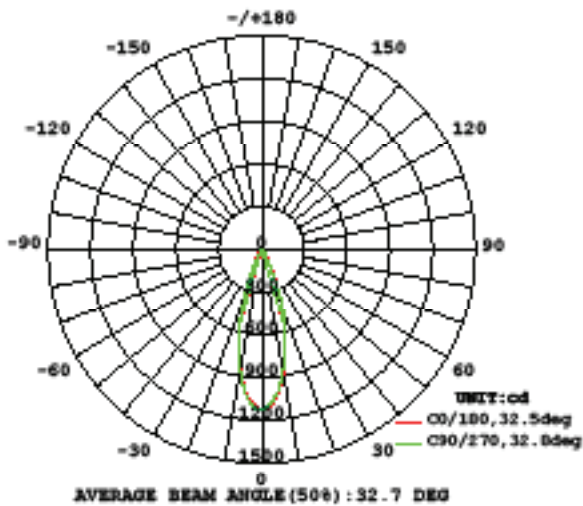

HR-LED309-R

Photometrics

WAC LIGHTING

Responsible Lighting®

2700K

3000K

3500K

4500K

WAC Lighting
www.waclighting.com
Phone (800) 526.2588 • Fax (800) 526.2585

Headquarters/Eastern Distribution Center
44 Harbor Park Drive • Port Washington, NY 11050
Phone (516) 515.5000 • Fax (516) 515.5050

Western Distribution Center
1750 Archibald Avenue • Ontario, CA 91760
Phone (800) 526.2588 • Fax (800) 526.2585