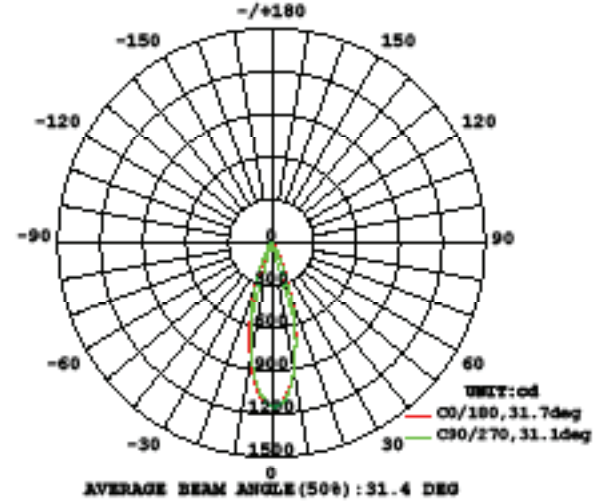

HR-LED309-R

Photometrics

WAC LIGHTING

Responsible Lighting®

2700K

3000K

3500K

4500K

WAC Lighting
www.waclighting.com
Phone (800) 526.2588 • Fax (800) 526.2585

Headquarters/Eastern Distribution Center
44 Harbor Park Drive • Port Washington, NY 11050
Phone (516) 515.5000 • Fax (516) 515.5050

Western Distribution Center
1750 Archibald Avenue • Ontario, CA 91760
Phone (800) 526.2588 • Fax (800) 526.2585