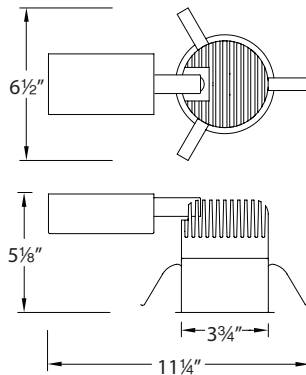

HR-LED309-R

3" LEDme® – Non-IC, Remodel Housing

WAC LIGHTING

Responsible Lighting®

Fixture Type:

Catalog Number:

Project: _____

Location: _____

PRODUCT DESCRIPTION

3 inch LEDme® Non-IC remodel housing, includes three 3W LED's. For use with LEDme® 3 inch trims.

FEATURES

- Cutout: 3 7/8"
- 100,000 hour rated life
- Accommodates ceiling thickness up to 1"
- Suitable for damp locations
- UL and CUL Listed
- 5 year WAC Lighting product warranty

FIXTURE PERFORMANCE

Model #	Color Temp	Watt	Lumens	Efficacy	CRI
HR-LED309-R-27	2700K	8W	413	52.0 Lm/W	85
HR-LED309-R-30	3000K	8W	413	52.0 Lm/W	85
HR-LED309-R-35	3500K	8W	440	55.0 Lm/W	80
HR-LED309-R-40	4000K	8W	515	67.4 Lm/W	75

SPECIFICATIONS

Construction: Die-cast aluminum heat sink painted black. Housing and junction box are 20 gauge steel.

J-Box: Seven knockouts and four Romex® style wiring connectors provided for ease of installation. Rated for branch wiring.

Driver: Electronic driver, 120VAC/60Hz input, 8W output, 700mA current. Power factor >0.9. Dimming with thermal protection.

Light Source: Includes three 3W ANSI compliant Warm/Neutral LEDs for the finest color consistency possible. Replacement modules available.

Dimming: Dimmed to 10% with electronic low voltage (ELV) dimmer.

Mounting: Three heavy gauge inner retention clips push out onto ceiling or other mounting surface to firmly hold housing in place. Accommodates surface up to 1" thick. 3 7/8" cutout hole.

Rating: Non-IC: insulation must be kept at least 3" away from the housing.

Standards: UL & CUL Listed.

ORDER NUMBER

Model #	Color Temp
HR-LED309-R	27 2700K
	30 3000K
	35 3500K
	40 4000K

REPLACEMENT MODULES

Model #	Color Temp
RM-3X3-27	2700K
RM-3X3-30	3000K
RM-3X3-35	3500K
RM-3X3-40	4000K

HR-LED309-R -

Example: **HR-LED309-R-C**

COMPATIBLE TRIMS

Model #	Description	Finish – (where there is a slash (/) the letters correspond as: interior finish/exterior finish)
HR-LED311	Round, Open Reflector Downlight	Black/Brushed Nickel (BK/BN), Black/White (BK/WT), White/White (WT/WT)
HR-LED321	Round, Step Baffle Downlight	Black/Brushed Nickel (BK/BN), Black/White (BK/WT), White/White (WT/WT)
HR-LED331	Round, Shower light	Chrome (CH), White (WT)
HR-LED351	Square, Open Reflector Downlight	Black/Brushed Nickel (BK/BN), Black/White (BK/WT), White/White (WT/WT)
HR-LED371	Square, Shower light	Chrome (CH), White (WT)

Example: **HR-LED311-BK/BN**

See individual trim spec sheets for complete information.

WAC Lighting

www.waclighting.com

Phone (800) 526.2588 • Fax (800) 526.2585

Headquarters/Eastern Distribution Center

44 Harbor Park Drive • Port Washington, NY 11050

Phone (516) 515.5000 • Fax (516) 515.5050

Western Distribution Center

1750 Archibald Avenue • Ontario, CA 91760

Phone (800) 526.2588 • Fax (800) 526.2585