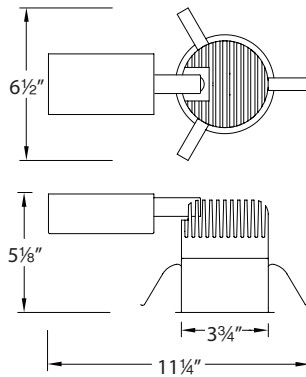

HR-LED309-RIC

3" LEDme® – IC-Rated, Remodel Housing

WAC LIGHTING

Responsible Lighting®

Fixture Type:

Catalog Number:

Project:

Location:

PRODUCT DESCRIPTION

3 inch LEDme® IC-Rated remodel housing, includes three 3W LED's. For use with LEDme® 3 inch trims.

FEATURES

- Cutout: 3 7/8"
- 100,000 hour rated life
- Accommodates ceiling thickness up to 1"
- Suitable for damp locations
- UL and CUL Listed
- 5 year WAC Lighting product warranty

FIXTURE PERFORMANCE

Model #	Color Temp	Watt	Lumens	Efficacy	CRI
HR-LED309-RIC-27	2700K	5.8W	295	51.0 Lm/W	85
HR-LED309-RIC-30	3000K	5.8W	295	51.0 Lm/W	85
HR-LED309-RIC-35	3500K	5.8W	314	54.1 Lm/W	80
HR-LED309-RIC-40	4000K	5.8W	375	66.6 Lm/W	75

SPECIFICATIONS

Construction: Die-cast aluminum heat sink painted black. Housing and junction box are 20 gauge steel.

J-Box: Seven knockouts and four Romex® style wiring connectors provided for ease of installation. Rated for branch wiring.

Driver: Electronic driver, 120VAC/60Hz input, 5.8W output, 450mA current. Power factor >0.9. Dimming with thermal protection.

Light Source: Includes three 3W ANSI compliant Warm/Neutral LEDs for the finest color consistency possible. Replacement modules available.

Dimming: Dimmed to 10% with electronic low voltage (ELV) dimmer.

Mounting: Three heavy gauge inner retention clips push out onto ceiling or other mounting surface to firmly hold housing in place. Accommodates surface up to 1" thick. 3 7/8" cutout hole.

Rating: IC-Rated: Suitable for direct contact with insulation.

Standards: UL & CUL Listed.

ORDER NUMBER

Model #	Color Temp
HR-LED309-RIC	27 2700K
	30 3000K
	35 3500K
	40 4000K

REPLACEMENT MODULES

Model #	Color Temp
RM-3X3-27	2700K
RM-3X3-30	3000K
RM-3X3-35	3500K
RM-3X3-40	4000K

HR-LED309-RIC -

Example: **HR-LED309-RIC-C**

COMPATIBLE TRIMS

Model #	Description	Finish – (where there is a slash (/) the letters correspond as: interior finish/exterior finish)
HR-LED311	Round, Open Reflector Downlight	Black/Brushed Nickel (BK/BN), Black/White (BK/WT), White/White (WT/WT)
HR-LED321	Round, Step Baffle Downlight	Black/Brushed Nickel (BK/BN), Black/White (BK/WT), White/White (WT/WT)
HR-LED331	Round, Shower light	Chrome (CH), White (WT)
HR-LED351	Square, Open Reflector Downlight	Black/Brushed Nickel (BK/BN), Black/White (BK/WT), White/White (WT/WT)
HR-LED371	Square, Shower light	Chrome (CH), White (WT)

Example: **HR-LED311-BK/BN**

See individual trim spec sheets for complete information.

WAC Lighting

www.waclighting.com

Phone (800) 526.2588 • Fax (800) 526.2585

Headquarters/Eastern Distribution Center

44 Harbor Park Drive • Port Washington, NY 11050

Phone (516) 515.5000 • Fax (516) 515.5050

Western Distribution Center

1750 Archibald Avenue • Ontario, CA 91760

Phone (800) 526.2588 • Fax (800) 526.2585