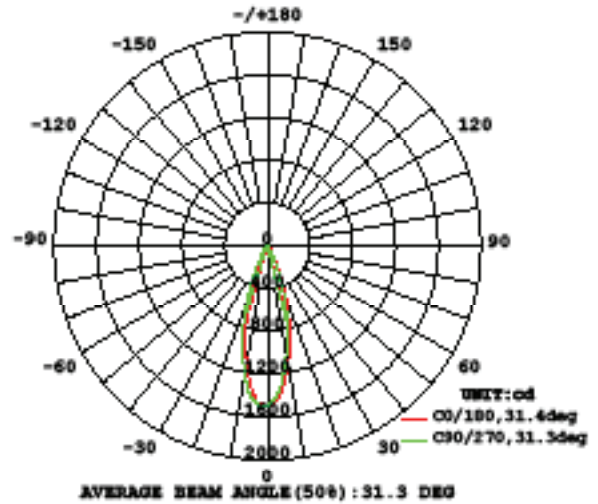

2700K

3000K

3500K

4500K

WAC Lighting
www.waclighting.com
Phone (800) 526.2588 • Fax (800) 526.2585

Headquarters/Eastern Distribution Center
44 Harbor Park Drive • Port Washington, NY 11050
Phone (516) 515.5000 • Fax (516) 515.5050