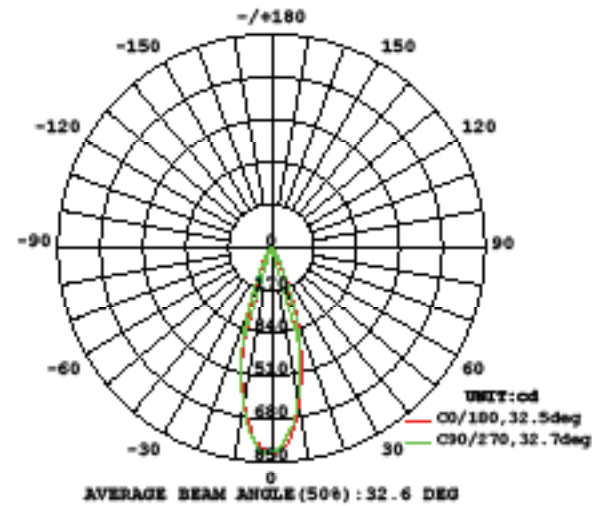

HR-LED309-RIC

Photometrics

WAC LIGHTING

Responsible Lighting®

2700K

3000K

3500K

4500K

WAC Lighting
www.waclighting.com
Phone (800) 526.2588 • Fax (800) 526.2585

Headquarters/Eastern Distribution Center
44 Harbor Park Drive • Port Washington, NY 11050
Phone (516) 515.5000 • Fax (516) 515.5050

Western Distribution Center
1750 Archibald Avenue • Ontario, CA 91760
Phone (800) 526.2588 • Fax (800) 526.2585