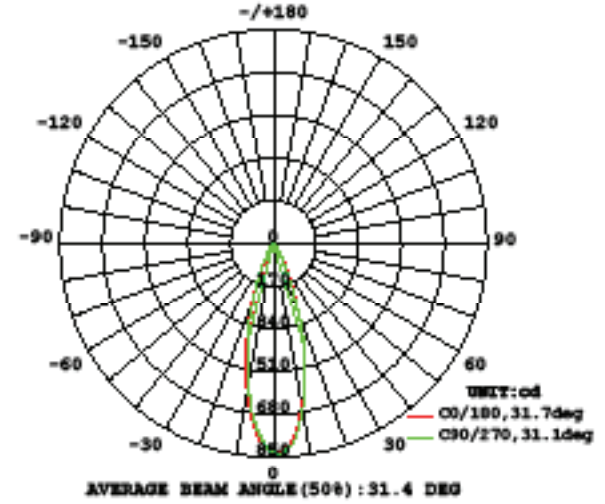

HR-LED309-RIC

Photometrics

WAC LIGHTING

Responsible Lighting®

2700K

3000K

3500K

4500K

WAC Lighting
www.waclighting.com
Phone (800) 526.2588 • Fax (800) 526.2585

Headquarters/Eastern Distribution Center
44 Harbor Park Drive • Port Washington, NY 11050
Phone (516) 515.5000 • Fax (516) 515.5050

Western Distribution Center
1750 Archibald Avenue • Ontario, CA 91760
Phone (800) 526.2588 • Fax (800) 526.2585