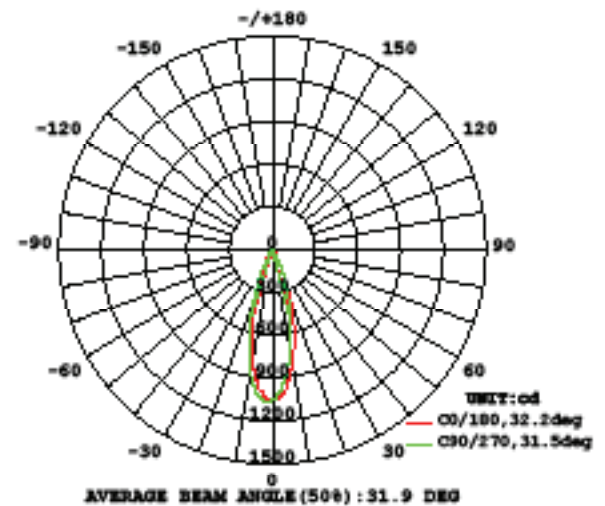

HR-LED309-RIC

Photometrics

WAC LIGHTING

Responsible Lighting®

2700K

3000K

3500K

4500K

WAC Lighting
www.waclighting.com
Phone (800) 526.2588 • Fax (800) 526.2585

Headquarters/Eastern Distribution Center
44 Harbor Park Drive • Port Washington, NY 11050
Phone (516) 515.5000 • Fax (516) 515.5050

Western Distribution Center
1750 Archibald Avenue • Ontario, CA 91760
Phone (800) 526.2588 • Fax (800) 526.2585