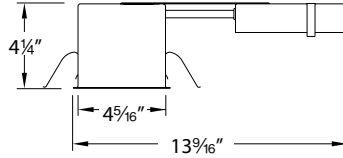

HR-8401E

4" Low Voltage Remodel Housing

120V – Non-IC – Electronic

WAC LIGHTING

Responsible Lighting®

Fixture Type:

Catalog Number:

Project: _____

Location: _____

PRODUCT DESCRIPTION

120V input, non-IC remodel housing with electronic transformer.
For use with 4" trims.

FEATURES

- Cutout: 4⁵/₁₆"
- Integral electronic transformer
- May be dimmed with electronic low voltage (ELV) dimmer
- J-Box and transformer accessible through ceiling
- Advanced auto-reset, soft start and short circuit protection features
- Supplied thermal protector protects against over-lamping
- Suitable for 2 x 6 joist installations, for use in "shallow" applications
- 5 year WAC Lighting product warranty

SPECIFICATIONS

Construction: Housing and transformer case is 20 gauge steel painted black. Ceramic bi-pin socket, 18 gauge teflon insulated wires with fiberglass sleeves.

J-Box: Three knockouts and four Romex® style wiring connectors provided for ease of installation. Suitable for chain wiring.

Transformer: Electronic, 120VAC 50/60Hz input, 12V/50W max output. Soft start feature extends lamp life by delaying the abrupt inrush current. Compatible with SORAA MR16 LED.

Lamp: Utilizes 12V/50W max MR16 lamps (order separately).

Mounting: Two heavy gauge inner retention clips push out onto ceiling or other mounting surface to firmly hold housing in place. Accommodates surface up to 3/4" thick. 4⁵/₁₆" cutout hole.

Dimming: May be dimmed with electronic low voltage (ELV) dimmer.

Rating: Non-IC: insulation must be kept at least 3" away from the housing.

Standards: UL & CUL Listed, Suitable for damp locations.

ORDER NUMBER

HR-8401E