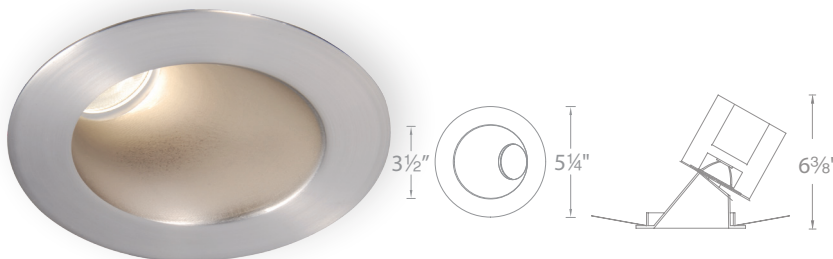

HR-3LED-T418

3.5" Tesla™ LED 30°-45° Adjustable Trim

WAC LIGHTING

Responsible Lighting®

Fixture Type:

Catalog Number:

Project:

Location:

PRODUCT DESCRIPTION

Minimum profile, round 30° to 45° adjustable trim with interior open reflector.

FEATURES

- 3.5" aperture
- Damp location listed
- 30° visual cutoff angle for glare control
- Adjustable fixtures are ideal for sloped ceiling applications
- 50,000 hour rated life
- 5 year WAC Lighting product warranty

SPECIFICATIONS

Construction: Durable die-cast aluminum construction with borosilicate glass lens. Extruded aluminum heat sink.

Power Consumption: 17W

Dimming: 0-10V Dimming: 100%-1%
ELV Dimming: 100%-5% (120V only)

Mounting: Two heavy gauge retention clips hold trim firmly to housing.

Finish: Powder coated white
Electroplated brushed nickel and copper bronze

Standards: ETL & cETL Listed.

TRIMS

Model#	Beam	Color Temp	CRI	Lumens	CBCP	Finish
HR-3LED-T418 30° to 45° Adjustable	S 15°	27 2700K	85	765	2998	BN Brushed Nickel  CB Copper Bronze  WT White 
		W 3000K	85	820	3213	
		9W 3000K	90	580	2280	
		35 3500K	85	830	3250	
		C 4000K	85	850	3335	
	N 30°	27 2700K	85	695	1809	
		W 3000K	85	740	1939	
		9W 3000K	90	525	1376	
		35 3500K	85	750	1964	
		C 4000K	85	770	2013	
	F 40°	27 2700K	85	765	1828	
		W 3000K	85	810	1959	
		9W 3000K	90	580	1390	
		35 3500K	85	825	1982	
		C 4000K	85	850	2034	