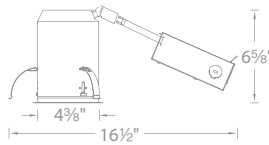

HR-3LED-R18D-A

3.5" Tesla™ Remodel Housing

Non-IC – Airtight

WAC LIGHTING

Responsible Lighting®

Fixture Type:

Catalog Number:

Project: _____

Location: _____

PRODUCT DESCRIPTION

Non-IC, airtight, new construction housing.
For use with HR-3LED Tesla 3.5" series trims.

FEATURES

- Airtight
- Cutout: 4 5/8"
- 120 - 277 VAC Input
- Provided with push-in wire connector for easy installation
- Accommodates ceiling thickness from 1/2"-1"
- Does not accommodate adjustments
- 5 year WAC Lighting product warranty

ORDER NUMBER

HR-3LED-R18D-A

*Remodel
Non-IC, Airtight*

HR-3LED-R18D-A

SPECIFICATIONS

Construction: Housing and junction box are 20 gauge steel.

J-Box: Three knockouts for ease of installation. Rated for branch wiring.

Driver: Electronic driver, 120 - 277VAC input, 21.5W output.
Power factor >0.9 Dimming with thermal protection.

Mounting: Two heavy gauge inner retention clips push out onto ceiling or other mounting surface to firmly hold housing in place.
Accommodates surface thickness 1/2"-1". 4 5/8" cutout hole.

Dimming: 0-10V Dimming: 100%-10%
ELV Dimming: 100%-15% (120V only)

Standards: Non-IC - insulation must be kept at least 3" away from the housing
Airtight
ETL & cETL Listed.

COMPATIBLE TRIMS Does not accommodate adjustments. See individual trim spec sheets for complete order number and specifications.

Tesla Pro 3.5"

HR3LD-ET118P Series <i>Round, High Brightness Wet Location Listed Energy Star®</i>	HR3LEDT718P Series <i>Square, Open Reflector Energy Star®</i>
HR3LEDT118P Series <i>Round, Downlight Energy Star®</i>	
HR3LEDT218P Series <i>Round, Shower Light Wet Location Listed Energy Star®</i>	HR3LEDT818P Series <i>Square, Shower Light Wet Location Listed Energy Star®</i>

Tesla 3.5"

HR-3LD-ET118 Series <i>Round, High Brightness Energy Star®</i>	HR-3LED-T218 Series <i>Round, Shower Light Wet Location Listed</i>
HR-3LED-T118 Series <i>Round, Open Reflector</i>	HR-3LED-T718 Series <i>Square, Open Reflector</i>
HR-3LED-T618 <i>Round, Pin Hole 0°- 30° Adjustable</i>	HR-3LED-T818 Series <i>Square, Shower Light Wet Location Listed</i>

waclighting.com

Phone (800) 526.2588

Fax (800) 526.2585

Headquarters/Eastern Distribution Center

44 Harbor Park Drive

Port Washington, NY 11050

Central Distribution Center

1600 Distribution Ct

Lithia Springs, GA 30122

Western Distribution Center

1750 Archibald Avenue

Ontario, CA 91760