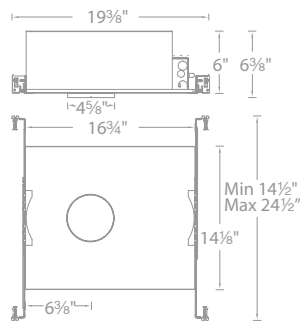

HR-3LED-H18D

3.5" Tesla™ New Construction Housing
IC-Rated – Airtight

WAC LIGHTING
Responsible Lighting®

Fixture Type:

Catalog Number:

Project:

Location:

PRODUCT DESCRIPTION

IC-Rated, airtight, new construction housing.
For use with HR-3LED Tesla 3.5" series trims.

FEATURES

- IC-Rated, Airtight
- Emergency Backup Battery lasts 90 minutes
- Provided with push-in wire connector for easy installation
- Accommodates ceiling thickness from 1/2"-3/4"
- Allows adjustment in any direction
- 5 year WAC Lighting product warranty

ORDER NUMBER

HR-3LED-H18D-ICA	New Construction IC-Rated, Airtight	120V-277V
HR-3LED-H18D-ICAC	New Construction IC-Rated, Airtight Chicago Plenum	120V-277V
HR-3LED-H18D-EMICA	New Construction IC-Rated, Airtight Emergency Backup Battery	120V
HR3LED-H18D-EMICAF	New Construction IC-Rated, Airtight Emergency Backup Battery	277V

Example: **HR-3LED-H18D-ICAC**

SPECIFICATIONS

Construction: Housing and junction box are 20 gauge steel.
Frame and hanger bars are heavy gauge galvanized steel.

J-Box: Seven knockouts and four Romex® style wiring connectors provided for ease of installation. Rated for branch wiring.

Driver: Electronic driver, 21.5W output
Power factor >0.9 Dimming with thermal protection.

Mounting: Supplied with hanger bars, adjustable between 10 1/8"-24 1/2" to accommodate various joist construction and grid sizes. Hanger bars include a captive mounting "screw-nail" for ease of installation. Accommodates surfaces from 1/2"-3/4" thick. 4 5/8" cutout hole.

Dimming: 0-10V Dimming: 100%-10%
ELV Dimming: 100%-15% (120V only)

Standards: IC-Rated- Suitable for direct contact with insulation.
Airtight
ETL & cETL Listed.
HR-3LED-H18D1-ICAC is Chicago Plenum Rated

COMPATIBLE TRIMS Allows adjustment in any direction. See individual trim spec sheets for complete order number and specifications

Tesla Pro 3.5"

HR3LD-ET118P Series Round, High Brightness Wet Location Listed Energy Star®	HR3LEDT718P Series Square, Open Reflector Energy Star®
HR3LEDT118P Series Round, Downlight Energy Star®	HR3LEDT518P Series Square, 0°- 30° Adjustable Energy Star®
HR3LEDT318P Series Round, 0°- 30° Adjustable Energy Star®	HR3LEDT918P Series Square, 30°- 45° Adjustable Energy Star®
HR3LEDT418P Series Round, 30°- 45° Adjustable Energy Star®	HR3LEDT818P Series Square, Shower Light Wet Location Listed Energy Star®
HR3LEDT218P Series Round, Shower Light Wet Location Listed Energy Star®	

Tesla 3.5"

HR-3LD-ET118 Series Round, High Brightness Energy Star®	HR-3LED-T218 Series Round, Shower Light Wet Location Listed
HR-3LED-T118 Series Round, Open Reflector	HR-3LED-T718 Series Square, Open Reflector
HR-3LED-T318 Series Round, 0°- 30° Adjustable	HR-3LED-T818 Series Square, Shower Light Wet Location Listed
HR-3LED-T618 Round, Pin Hole 0°- 30° Adjustable	HR-3LED-T518 Series Square, 0°- 30° Adjustable
HR-3LED-T418 Series Round, 30°- 45° Adjustable	HR-3LED-T918 Series Square, 30°- 45° Adjustable

wacighting.com
Phone (800) 526.2588
Fax (800) 526.2585