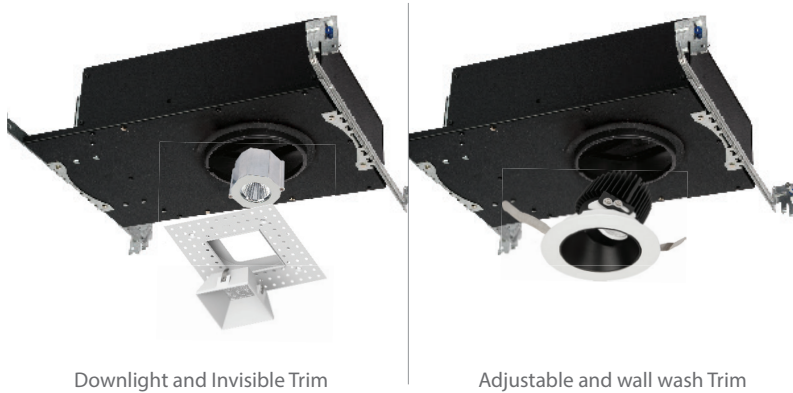

AETHER

3.5" Shallow IC LED Housing

WAC LIGHTING

Responsible Lighting®

Downlight and Invisible Trim

Adjustable and wall wash Trim

Fixture Type:

Catalog Number:

Project: _____

Location: _____

PRODUCT DESCRIPTION

Designed to fit in tight plenum

FEATURES

- IC rated shallow plenum family
- Universal input voltage (120V-220V-277V)
- Vertical and horizontal adjustment for accenting and sloped ceiling applications
- Beam spreads
- Downlight Trim, Invisible™ Trim, Adjustable and Wall Wash available

SPECIFICATIONS

Construction: Powder coated finish on metal sheet

Dimming: 100% - 0% with 0 - 10V dimmer (120V - 277V)

100% - 5% with Electronic Low Voltage (ELV) dimmer (120V only)

Input: 120V-277V AC

Cutout: 4 5/8"

Mounting: Retention clips firmly hold trim to housing.

Finish: Black (Black) powder coat paint.

Standards: ETL & cETL Listed, Airtight

Ceiling thickness: 1/2" - 1 1/2"

HOUSING

Shown with open square white trim		Model
		<table border="1"> <tr> <td>HR-3LED-H17A</td> <td><i>New Construction IC-rated, Airtight</i></td> </tr> <tr> <td>HR-3LED-H17AC</td> <td><i>New Construction IC-rated, Airtight Chicago Plenum</i></td> </tr> </table>

HR-3LED-H17

Example: **HR-3LED-H17A**

wacighting.com

Phone (800) 526.2588

Fax (800) 526.2585

Headquarters/Eastern Distribution Center

44 Harbor Park Drive

Port Washington, NY 11050

Central Distribution Center

1600 Distribution Ct

Lithia Springs, GA 30122

Western Distribution Center

1750 Archibald Avenue

Ontario, CA 91760