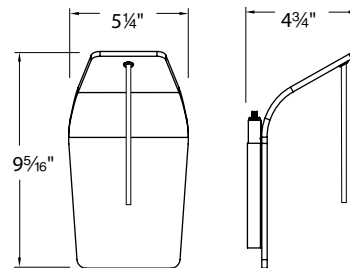

Model: WS72LED
Lamping: 12V LED Bi-Pin
Power: 2W
Lumens: 110
Color Temp: 3000K
CRI: 85
Dim: 100% - 10%

WS72
 12V Halogen Socket Set
 50W max

Compatible with all Quick Connect™ Pendants under 6" in diameter