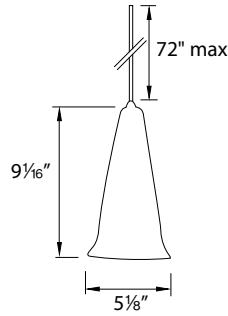

ZANZIBAR - glass model: G630

Quick Connect™ Pendant Wall Sconce

WAC LIGHTING

Responsible Lighting®

WS72LED-G630PK/RB

WS72LED-G630SF/RB

Fixture Type:

Catalog Number: