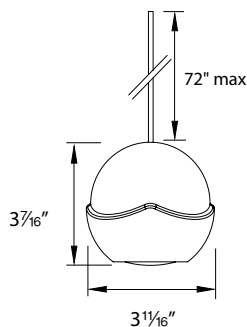

GENESIS - glass model: G311
Quick Connect™ Pendant Wall Sconce

WAC LIGHTING
Responsible Lighting®

Fixture Type:

Catalog Number:

Project: _____

Location: _____

PRODUCT DESCRIPTION

With dual up-light and down light LED engines, Genesis combines functional performance with ambient lighting for a truly unique pendant. An evolutionary design in a diminutive size, resulting in a stunning decorative accent.