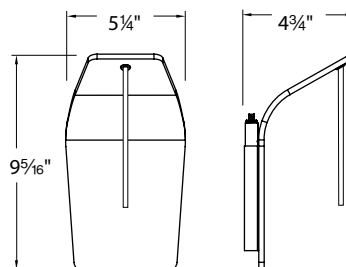

GENESIS - glass model: G311
Quick Connect™ Pendant Wall Sconce

WAC LIGHTING
Responsible Lighting®

Fixture Type:

Catalog Number:

Project: _____

Location: _____

PRODUCT DESCRIPTION

With dual up-light and down light LED engines, Genesis combines functional performance with ambient lighting for a truly unique pendant. An evolutionary design in a diminutive size, resulting in a stunning decorative accent.

Shades are configurable with three sconce finish options available in Brushed Nickel. Choose shade color, lamping and sconce finish. All Bi-Pin socket sets can accept an LED Bi-Pin (**JCLELED-2-30-WT** - order separately). Sconce comes with an electronic transformer and is available with LED lamping.