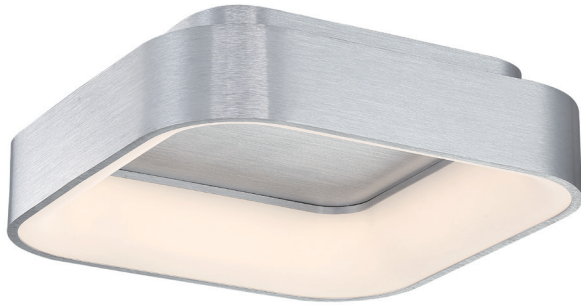

# TETRIS - LED Ceiling Mount

FM-38918, FM-38924

Fixture Type:

Catalog Number:

Project: \_\_\_\_\_

Location: \_\_\_\_\_

## PRODUCT DESCRIPTION

Simple and symmetrical for virtually any application.

## SPECIFICATIONS

**Construction:** Aluminum body with acrylic diffuser

**Input:** 120V - 277V

**Dimming:** 100% - 10% ELV / 0-10V

**Light Source:** High output LED

**Finish:** Brushed Aluminum (AL)

**Standards:** ETL/cETL, Damp location listed, Title 24 California