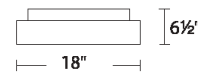

## SPECIFICATIONS

**Construction:** Aluminum body with acrylic diffuser

**Input:** 120V - 277V

**Dimming:** 100% - 10% ELV / 0-10V

**Light Source:** High output LED

**Finish:** Brushed Aluminum (AL)

**Standards:** ETL/cETL, Damp location listed, Title 24 California