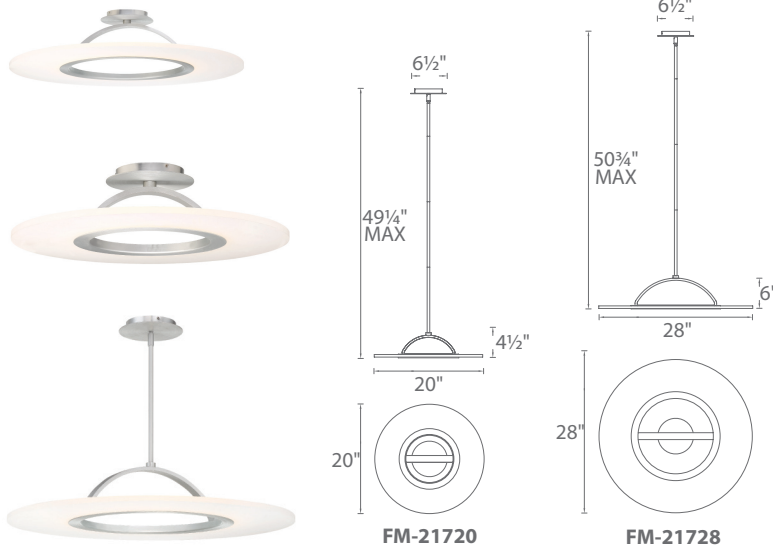

ELEKTRON – model: FM-217

dwelLED™ LED Pendant + Close-to-Ceiling Mount

WAC LIGHTING

Responsible Lighting®

Fixture Type:

Catalog Number:

Project:

Location:

PRODUCT DESCRIPTION

A uniquely versatile Flush Mount with an edge-lit acrylic diffuser and discretely hidden LED's capable of transforming before your very eyes into a pendant.

FEATURES

- Uniquely versatile fixture capable of transforming before your eyes
- Side lit acrylic diffuser with discretely hidden LEDs.
- Downrods can be removed to mount as a ceiling fixture or wall sconce
- 10' of wire included to extend pendant up to a total of 120" max, three 12" and one 6" downrods included (additional downrods available)
- Color Temp: 3000K
- CRI: 90
- Dimming: 100% - 10% ELV
- Rated Life: 36,000 hours
- Input: 120 - 277V

SPECIFICATIONS

Construction: Aluminum and White Acrylic Diffuser

Light Source: High output LED.

Finish: Brushed Aluminum (AL)

Standards: ETL & cETL damp location listed.

REPLACEMENT RODS

Part#	Rod
RPL-ROD-OUT06-AL	6"
RPL-ROD-OUT12-AL	12"

ORDER NUMBER

	Watt	LED Lumens	Delivered Lumens	Finish
FM-21720	20"	20W	1686	1315
FM-21728	28"	30W	2525	1720

AL *Brushed Aluminum* 

Example: **FM-21720-AL**

waclighting.com
Phone (800) 526.2588
Fax (800) 526.2585