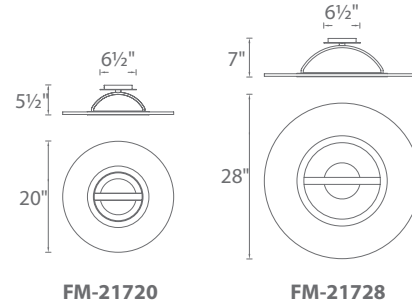

ELEKTRON – model: FM-217

dwelLED™ LED Pendant + Close-to-Ceiling Mount

WAC LIGHTING

Responsible Lighting®

Fixture Type:

Catalog Number:

Project:

Location:

PRODUCT DESCRIPTION

A uniquely versatile Flush Mount with an edge-lit acrylic diffuser and discretely hidden LED's capable of transforming before your very eyes into a pendant.

FEATURES

- Uniquely versatile fixture capable of transforming before your eyes
- Side lit acrylic diffuser with discretely hidden LEDs.
- Downrods can be removed to mount as a ceiling fixture or wall sconce
- 10' of wire included to extend pendant up to a total of 120" max, three 12" and one 6" downrods included (additional downrods available)
- Color Temp: 3000K
- CRI: 90
- Dimming: 100% - 10% ELV
- Rated Life: 36,000 hours
- Input: 120 - 277V

SPECIFICATIONS

Construction: Aluminum and White Acrylic Diffuser

Light Source: High output LED.

Finish: Brushed Aluminum (AL)

Standards: ETL & cETL damp location listed.

REPLACEMENT RODS

Part#	Rod
RPL-ROD-OUT06-AL	6"
RPL-ROD-OUT12-AL	12"

ORDER NUMBER

	Watt	LED Lumens	Delivered Lumens	Finish
FM-21720	20"	20W	1686	1315
FM-21728	28"	30W	2525	1720

AL *Brushed Aluminum* 

Example: **FM-21720-AL**

waclighting.com
Phone (800) 526.2588
Fax (800) 526.2585