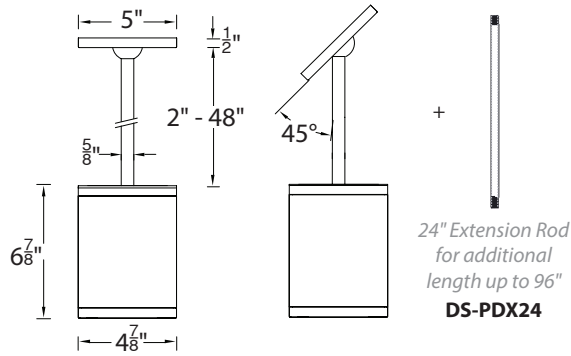

# WAC LIGHTING

Responsible Lighting®

Seismic swivel tilts up to 45° to accommodate sloped ceiling

Fixture Type:

Catalog Number:

Project:

Location: