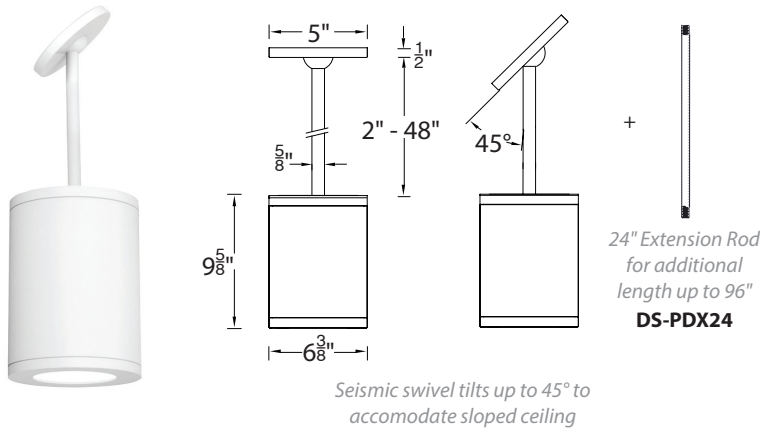

TUBE ARCHITECTURAL DS-PD06

LED Pendant Mounts

WAC LIGHTING

Responsible Lighting®

Fixture Type:

Catalog Number:

Project: _____

Location: _____

PRODUCT DESCRIPTION

The latest energy efficient LED technology in an appealing cylindrical profile delivers accent and wall wash lighting. Comes in various light distribution and beam angle options.

FEATURES

- Energy Star® rated *(labeled with *)
- High performance exterior rated LED pendant
- Includes 45° swivel canopy and 2 field cuttable 24" rods
- Solid aluminum construction
- 38° visual cutoff angle for glare control
- 5 year warranty

SPECIFICATIONS

1. **Input:** Universal voltage 120V - 277VAC, 50/60Hz
2. **Dimming:** Electronic low voltage (ELV) : 100% - 5% (120V only)
   0-10V: 100% - 1% (120-277V)
3. **Light Source:** High output 3 Step Mac Adam Ellipse COB
   Rated life of 70,000 hours at L70
4. **Finish:** Electrostatically powder coated, white, black, bronze and graphite
5. **Standards:** IP65 rated, ETL & cETL wet location listed

ORDERING NUMBER

Diameter	Watt	Color Temp	CRI	Lumen	CBCP	Efficacy (Lm/W)	Light Distribution	Finish	
	36W	S927	2700K	90	1875	8911	51		BK Black WT White BZ Bronze GH Graphite
		S827*	2700K	85	2400	11392	65		
		S930	3000K	90	2000	9500	54		
		S830*	3000K	85	2170	10317	59		
		S835*	3500K	85	2500	11884	68		
		S840*	4000K	85	2450	11639	66		
	36W	N927	2700K	90	1830	4642	49		
		N827*	2700K	85	2340	5935	63		
		N930	3000K	90	1950	4949	53		
		N830*	3000K	85	2120	5374	57		
N835*		3500K	85	2440	6191	66			
N840*		4000K	85	2390	6063	65			
36W	F927	2700K	90	1840	3310	50			
	F827*	2700K	85	2355	4231	64			
	F930	3000K	90	1965	3528	53			
	F830*	3000K	85	2130	3832	58			
	F835*	3500K	85	2455	4414	66			
	F840*	4000K	85	2405	4323	65			

DS-PD06-_____ - _____

Example: **DS-PD06-S930-WT**

wacighting.com
Phone (800) 526.2588
Fax (800) 526.2585

Headquarters/Eastern Distribution Center
44 Harbor Park Drive
Port Washington, NY 11050

Central Distribution Center
1600 Distribution Ct
Lithia Springs, GA 30122

Western Distribution Center
1750 Archibald Avenue
Ontario, CA 91760