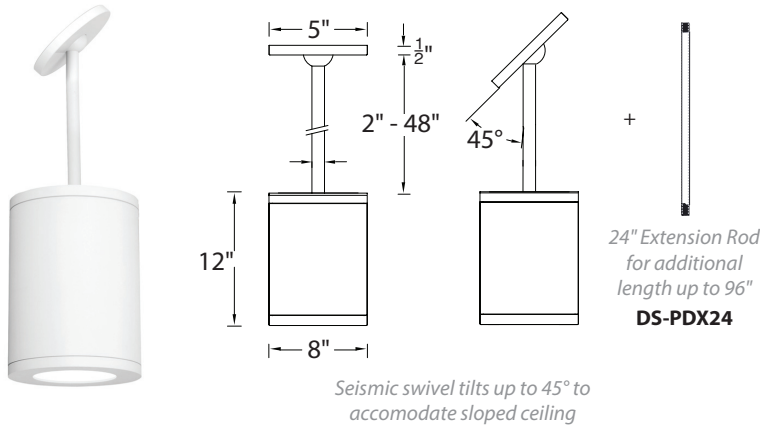

TUBE ARCHITECTURAL DS-PD08

LED Pendant Mounts

WAC LIGHTING

Responsible Lighting®

Fixture Type:

Catalog Number:

Project: _____

Location: _____

SPECIFICATIONS

1. **Input:** Universal voltage 120V - 277VAC, 50/60Hz
   Dimming: Electronic low voltage (ELV) : 100% - 5% (120V only)
   0-10V: 100% - 1% (120-277V)
   Light Source: High output 3 Step Mac Adam Ellipse COB
   Rated life of 80,000 hours at L70
   Finish: Electrostatically powder coated, white, black, bronze and graphite
   Standards: IP65 rated, ETL & cETL wet location listed

PRODUCT DESCRIPTION

The latest energy efficient LED technology in an appealing cylindrical profile delivers accent and wall wash lighting. Comes in various light distribution and beam angle options.

FEATURES

- Energy Star® rated (labeled with *)
- High performance exterior rated LED pendant
- Includes 45° swivel canopy and 2 field cuttable 24" rods
- Solid aluminum construction
- 43° visual cutoff angle for glare control
- 5 year warranty

ORDERING NUMBER

Diameter	Watt	Color Temp	CRI	Lumen	CBCP	Efficacy (Lm/W)	Light Distribution	Finish
DS-PD08 8" 54W		S927 2700K S827* 2700K S930 3000K S830* 3000K S835* 3500K S840* 4000K	90 85 90 85 85 85	3075 3540 2975 3615 3855 3915	11830 13616 11443 13904 14822 15054	64 74 62 75 80 82	18°	BK Black WT White BZ Bronze GH Graphite
		N927 2700K N827* 2700K N930 3000K N830* 3000K N835* 3500K N840* 4000K	90 85 90 85 85 85	3075 3540 2975 3615 3855 3915	16383 18857 15847 19255 20526 20847	64 74 62 75 80 82	21°	
		F927 2700K F827* 2700K F930 3000K F830* 3000K F835* 3500K F840* 4000K	90 85 90 85 85 85	3035 3495 2935 3570 3805 3865	6200 7136 5997 7287 7768 7890	63 73 61 74 79 81	34°	

DS-PD08- _____ - _____

Example: **DS-PD08-S930-WT**

wacighting.com
Phone (800) 526.2588
Fax (800) 526.2585

Headquarters/Eastern Distribution Center
44 Harbor Park Drive
Port Washington, NY 11050

Central Distribution Center
1600 Distribution Ct
Lithia Springs, GA 30122

Western Distribution Center
1750 Archibald Avenue
Ontario, CA 91760