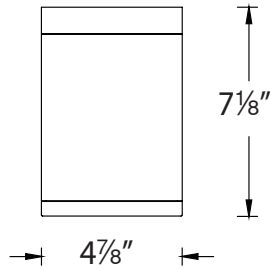

TUBE ARCHITECTURAL DS-CD05

LED Ceiling Mounts

WAC LIGHTING

Responsible Lighting®

Fixture Type:

Catalog Number:

Project: _____

Location: _____

PRODUCT DESCRIPTION

The latest energy efficient LED technology in an appealing cylindrical profile delivers accent lighting. Comes in various light beam angle options.

FEATURES

- High performance exterior rated LED ceiling light
- Solid aluminum construction
- 39° visual cutoff angle for glare control
- 5 year warranty

SPECIFICATIONS

Input: Universal voltage 120V - 277VAC, 50/60Hz
Dimming: Electronic low voltage (ELV) : 100% - 5% (120V only)
0-10V: 100% - 1% (120-277V)
Light Source: High output 3 Step Mac Adam Ellipse COB
Rated life of 60,000 hours at L70
Finish: Electrostatically powder coated, white, black, bronze and graphite
Standards: IP65 rated, ETL & cETL wet location listed, Energy Star® 2.0 rated (labeled with *)
Operating Temp: -13°F to 122°F (-25°C to 50°C)

ORDERING NUMBER

Diameter	Watt	Beam	Angle	Color	Temp	CRI	Lumens	CBCP	Efficacy (Lm/W)	Light Distribution	Finish
DS-CD05	27W	S Spot	18°	927	2700K	90	1680	8526	62		BK Black WT White BZ Bronze GH Graphite
				27*	2700K	85	1800	9151	67		
				930	3000K	90	1700	8639	63		
				30*	3000K	85	1995	10126	74		
				35*	3500K	85	2190	11118	81		
				40*	4000K	85	2260	11483	84		
		N Narrow	25°	927	2700K	90	1730	5513	64		
				27*	2700K	85	1855	5918	69		
				930	3000K	90	1750	5587	65		
				30*	3000K	85	2055	6548	76		
				35*	3500K	85	2255	7190	84		
				40*	4000K	85	2330	7426	86		
		F Flood	33°	927	2700K	90	1725	4246	64		
				27*	2700K	85	1850	4557	69		
				930	3000K	90	1745	4302	65		
				30*	3000K	85	2045	5043	73		
				35*	3500K	85	2245	5537	83		
				40*	4000K	85	2320	5719	86		

DS-CD05- _____ - _____

Example: DS-CD05-N927-BK

wacighting.com
Phone (800) 526.2588
Fax (800) 526.2585

Headquarters/Eastern Distribution Center
44 Harbor Park Drive
Port Washington, NY 11050

Central Distribution Center
1600 Distribution Ct
Lithia Springs, GA 30122

Western Distribution Center
1750 Archibald Avenue
Ontario, CA 91760