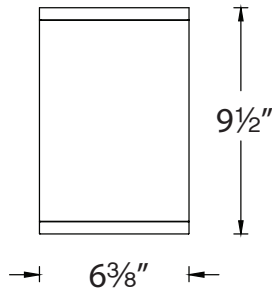

TUBE ARCHITECTURAL DS-CD06

LED Ceiling Mounts

WAC LIGHTING

Responsible Lighting®

Fixture Type:

Catalog Number:

Project: _____

Location: _____

PRODUCT DESCRIPTION

The latest energy efficient LED technology in an appealing cylindrical profile delivers accent lighting. Comes in various light beam angle options.

FEATURES

- High performance exterior rated LED ceiling light
- Solid aluminum construction
- 39° visual cutoff angle for glare control
- 5 year warranty

SPECIFICATIONS

1. **Input:** Universal voltage 120V - 277VAC, 50/60Hz
2. **Dimming:** Electronic low voltage (ELV) : 100% - 5% (120V only)
   0-10V: 100% - 1% (120-277V)
3. **Light Source:** High output 3 Step Mac Adam Ellipse COB
   Rated life of 70,000 hours at L70
4. **Finish:** Electrostatically powder coated, white, black, bronze and graphite
5. **Standards:** IP65 rated, ETL & cETL wet location listed, Energy Star® 2.0 rated (labeled with *)
6. **Operating Temp:** -13°F to 122°F (-25°C to 50°C)

ORDERING NUMBER

Diameter	Watt	Beam	Beam Angle	Color	Temp	CRI	Lumens	CBCP	Efficacy (Lm/W)	Light Distribution	Finish
DS-CD06	36W	S Spot	19°	927	2700K	90	1875	8911	51		BK Black WT White BZ Bronze GH Graphite
				27*	2700K	85	2400	11392	65		
				930	3000K	90	2000	9500	54		
				30*	3000K	85	2170	10317	59		
				35*	3500K	85	2500	11884	68		
		40*	4000K	85	2450	11639	66				
		N Narrow	30°	927	2700K	90	1830	4642	49		
				27*	2700K	85	2340	5935	63		
				930	3000K	90	1950	4949	53		
				30*	3000K	85	2120	5374	57		
				35*	3500K	85	2440	6191	66		
		40*	4000K	85	2390	6063	65				
		F Flood	40°	927	2700K	90	1840	3310	50		
				27*	2700K	85	2355	4231	64		
				930	3000K	90	1965	3528	53		
30*	3000K			85	2130	3832	58				
35*	3500K			85	2455	4414	66				
40*	4000K	85	2405	4323	65						

DS-CD06-_____-_____-

Example: DS-CD06-N927-BK

wacighting.com
Phone (800) 526.2588
Fax (800) 526.2585

Headquarters/Eastern Distribution Center
44 Harbor Park Drive
Port Washington, NY 11050

Central Distribution Center
1600 Distribution Ct
Lithia Springs, GA 30122

Western Distribution Center
1750 Archibald Avenue
Ontario, CA 91760