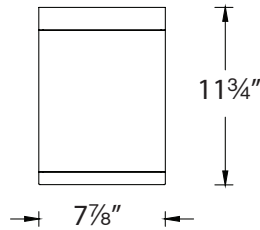

TUBE ARCHITECTURAL DS-CD08

LED Ceiling Mounts

WAC LIGHTING

Responsible Lighting®

Fixture Type:

Catalog Number:

Project: _____

Location: _____

PRODUCT DESCRIPTION

The latest energy efficient LED technology in an appealing cylindrical profile delivers accent lighting. Comes in various light beam angle options.

FEATURES

- High performance exterior rated LED ceiling light
- Solid aluminum construction
- 39° visual cutoff angle for glare control
- 5 year warranty

SPECIFICATIONS

1. **Input:** Universal voltage 120V - 277VAC, 50/60Hz
2. **Dimming:** Electronic low voltage (ELV) : 100% - 5% (120V only)
   0-10V: 100% - 1% (120-277V)
3. **Light Source:** High output 3 Step Mac Adam Ellipse COB
   Rated life of 60,000 hours at L70
4. **Finish:** Electrostatically powder coated, white, black, bronze and graphite
5. **Standards:** IP65 rated, ETL & cETL wet location listed, Energy Star® 2.0 rated (labeled with *)
6. **Operating Temp:** -13°F to 122°F (-25°C to 50°C)

ORDERING NUMBER

Diameter	Watt	Beam Angle	Color	Temp	CRI	Lumens	CBCP	Efficacy (Lm/W)	Light Distribution	Finish
DS-CD08	48W	S Spot 18°	927	2700K	90	3075	11830	64		BK Black WT White BZ Bronze GH Graphite
			27*	2700K	85	3540	13616	74		
			930	3000K	90	2975	11443	62		
			30*	3000K	85	3615	13904	75		
			35*	3500K	85	3855	14822	80		
			40*	4000K	85	3915	15054	82		
	48W	N Narrow 21°	927	2700K	90	3075	16383	64		
			27*	2700K	85	3540	18857	74		
			930	3000K	90	2975	15847	62		
			30*	3000K	85	3615	19255	75		
			35*	3500K	85	3855	20526	80		
			40*	4000K	85	3915	20847	82		
	48W	F Flood 34°	927	2700K	90	3035	6200	63		
			27*	2700K	85	3495	7136	73		
			930	3000K	90	2935	5997	61		
			30*	3000K	85	3570	7287	74		
			35*	3500K	85	3805	7768	79		
			40*	4000K	85	3865	7890	81		

DS-CD08-_____ - _____

Example: DS-CD08-N927-BK

waclighting.com
Phone (800) 526.2588
Fax (800) 526.2585

Headquarters/Eastern Distribution Center
44 Harbor Park Drive
Port Washington, NY 11050

Central Distribution Center
1600 Distribution Ct
Lithia Springs, GA 30122

Western Distribution Center
1750 Archibald Avenue
Ontario, CA 91760