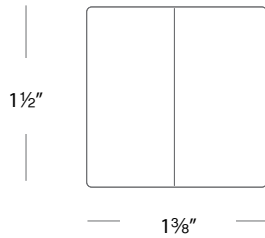

CUBIX – model: DR-G355

Crystal Collection: Beauty Spots™

WAC LIGHTING

Responsible Lighting®

Fixture Type:

Catalog Number:

Project: _____

Location: _____

PRODUCT DESCRIPTION

Beauty Spots™ series are low voltage surface mount fixtures designed for use in drywall ceilings, grid ceilings, walls, or displays. Clear shades fit over the lamp and are retained by a spring band.

FEATURES

- For use with LED canopy **DR-LED302-30-CH** or Xenon canopy **DR-301** (order separately)
- Use 12V/24V remote electronic or magnetic transformer (order separately) see next pages for complete transformer spec.
- Easily mounted on suspended or finished ceilings.
- Can be used individually as accent pieces or grouped together.
- 5 year WAC Lighting product warranty

SPECIFICATIONS

Construction: Canopy faceplate is plated chrome. Wiring compartment is steel, painted black.

Light Source: LED 4.3W or Xenon Bi-Pin 20W with canopy.

Mounting: No screws, nails or hardware required. Flat "wing" springs expand against the cut out hole to hold fixture against the surface. 2 3/8" cut out hole.

Mounting: Integral wiring compartment with standard size knock out hole on top. When using a class II power supply, side hole may be used for wire entry

Standards: UL & CUL Listed.

COMPATIBLE CANOPY

Source	Model #	Finish	Watt	Cutout	Color Temp	Lumens
LED	DR-LED302-30	CH Chrome	4.3W	2 3/8"	3000K	145
Xenon Bi-Pin	DR-301	CH Chrome	20W	2 3/8"	2700K