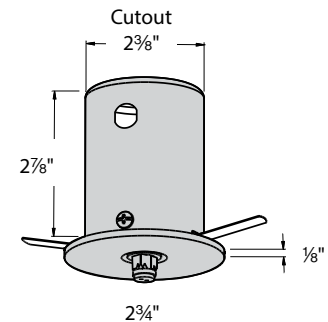

SPECIFICATIONS

Construction: Canopy faceplate is plated chrome. Wiring compartment is steel, painted black.

Light Source: LED 4.3W or Xenon Bi-Pin 20W with canopy.

Mounting: No screws, nails or hardware required. Flat "wing" springs expand against the cut out hole to hold fixture against the surface. 2 3/8" cut out hole.

Mounting: Integral wiring compartment with standard size knock out hole on top. When using a class II power supply, side hole may be used for wire entry

Standards: UL & CUL Listed.

COMPATIBLE CANOPY

Source	Model #	Finish	Watt	Cutout	Color Temp	Lumens
LED	DR-LED302-30	CH Chrome	4.3W	2 3/8"	3000K	145
Xenon Bi-Pin	DR-301	CH Chrome	20W	2 3/8"	2700K	