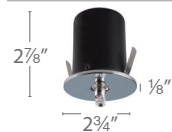

Integral LED

* Dimming is not recommended

DR-356LED-CL/CH Irix

Color Temp	Lumens	Voltage	Wattage	Rated Life	Finish	Cutout
3000K	150	24V	4.5 W	50,000 hours	Clear / Chrome	2 3/8"

		Input	Output	Min Load	Dimension (L x W x H)	Max Fixture Run	Max Run Length
Remote Transformer for Integral LED	EN-2460-RB2	120V	24V, 60W (class 2)	1W	6 1/2" x 1 5/8" x 1 1/4"	12 per transformer	30'
	EN-24100-RB2	120V	24V, 96W (class 2)	1W	6 1/2" x 1 5/8" x 1 1/4"	21 per transformer	40'