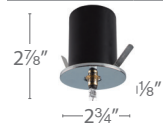

12V Xenon Bi-Pin

* Dimmable with compatible dimmer match to power supply

DR-365-CL/CH Irix

Color Temp	Lumens	Voltage	Wattage	Rated Life	Finish	Cutout
3000K	200	12V, 24V	20 W	10,000 hours	Clear/ Chrome	2 3/8"

		Input	Output	Min Load	Dimension (L x W x H)	Max Fixture Run	Max Run Length
Remote Transformer for Xenon Bi-pin	EN-1260-RB2	120V	12V, 60W (class 2)	1W	6 5/8" x 1 5/8" x 1 1/8"	3	25'
	EN-12100-RB-AR	120V	12V, 100W	1W	6 1/4" x 3" x 1 5/8"	5	30'
	EN-12150-RB-AR	120V	12V, 150W	1W	6 1/4" x 3" x 1 5/8"	7	35'

WAC Lighting
www.waclighting.com
Phone (800) 526.2588 • Fax (800) 526.2585

Headquarters/Eastern Distribution Center
44 Harbor Park Drive • Port Washington, NY 11050
Phone (516) 515.5000 • Fax (516) 515.5050

Western Distribution Center
1750 Archibald Avenue • Ontario, CA 91760
Phone (800) 526.2588 • Fax (800) 526.2585