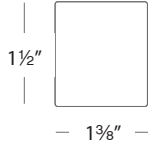

IRIX – model: DR-356

Crystal Collection: Beauty Spots™

WAC LIGHTING

Responsible Lighting®

Fixture Type:

Catalog Number:

Project: _____

Location: _____

PRODUCT DESCRIPTION

Beauty Spots™ series are low voltage surface mount fixtures designed for use in drywall ceilings, grid ceilings, walls, or displays. Clear shades fit over the lamp and are retained by a spring band.

FEATURES

- Sold as a complete unit - housing and trim
- Use 12V/24V remote electronic or magnetic transformer (order separately) see next pages for complete transformer spec
- Easily mounted on suspended or finished ceilings
- Can be used individually as accent pieces or grouped together
- 5 year WAC Lighting product warranty

SPECIFICATIONS

Construction: Canopy faceplate is chrome plated, wiring compartment is steel, painted black

Light Source: LED 4.3W or Xenon Bi-Pin 20W with canopy

Mounting: No screws, nails or hardware required, flat "wing" springs expand against the cut out hole to hold fixture against the surface (2 3/8" cut out hole)

Integral wiring compartment with standard size knock out hole on top. When using a class II power supply, side hole may be used for wire entry

Dimming: ELV Dimming: 100%-10% (Xenon only)

Standards: UL & cUL Listed