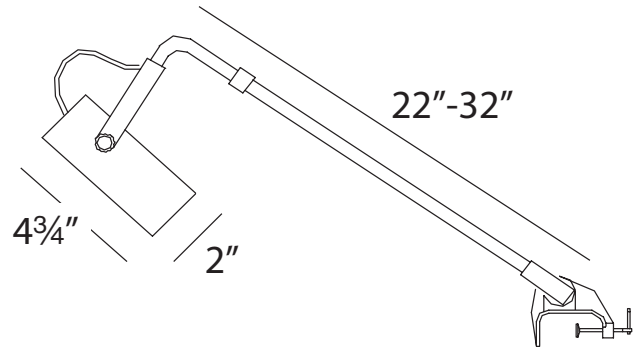

## Line Voltage Clamp Mount Spot Light

**WAC LIGHTING**  
Responsible Lighting®

Fixture Type:

Catalog Number:

Project: \_\_\_\_\_

Location: \_\_\_\_\_

### PRODUCT DESCRIPTION

Line voltage display light for use on wall partitions, display booths, and portable work areas. Can utilize a variety of medium base lamps up to 150W. Mounts to flat surfaces with tension clamp, accommodating widths of 1/2" to 2 1/2".

### FEATURES

- Includes 2" clamp and 10' cord.
- Sliding adjustable socket to accommodate lamp positioning
- Accepts various lamp options (order separately)  
LED Lamps: LED PAR20, LED PAR30, LED BR20, LED BR30, LED BR40  
Non-LED Options (120V, 150W max): BR30, PAR20, PAR30, PAR38
- Periscoping style arm can allow the head of the display light to be placed up to an extra 10" back from surface and then locked in place with a simple twist and lock.