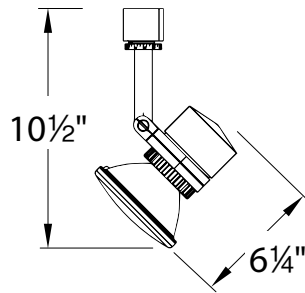

STUDIO - model: 733
120V Track Line Voltage Luminaire

WAC LIGHTING
Responsible Lighting®

Fixture Type:

Catalog Number:

Project: _____

Location: _____

PRODUCT DESCRIPTION

An architectural grade spot luminaire, Studio is designed for luxury residential, retail, hospitality and commercial applications where high performance, fit and finish are critical.

FEATURES

- Lockable precision aiming with 10° interval guide marks
- 350° horizontal rotation and 90° vertical tilt
- Easily re-lamped from the front without the use of tools
- Two lamping options
- 5 year WAC product warranty

SPECIFICATIONS

Construction: Die-cast aluminum fixture. Heavy gauge aiming screws painted to match fixture finish. Medium base 250V porcelain socket with nickel-plated copper screw shell.

Finish: Available in Black (BK) and White (WT).

Lamp: Order lamps separately. Uses 150W max PAR38.

Dimming: Dim to 5% with Triac dimmer.

Standards: UL & CUL Listed.

ORDER NUMBER

System	Model	Lamp	Power	Finish
LTK L Track	733	PAR38	150W max	BK Black
HTK H Track				WT White
JTK J/J2 Track				

FINISHES

- -

Example: **HTK-733-BK**

WAC Lighting
www.waclighting.com
Phone (800) 526.2588 • Fax (800) 526.2585

Headquarters/Eastern Distribution Center
44 Harbor Park Drive • Port Washington, NY 11050
Phone (516) 515.5000 • Fax (516) 515.5050

Western Distribution Center
1750 Archibald Avenue • Ontario, CA 91760
Phone (800) 526.2588 • Fax (800) 526.2585