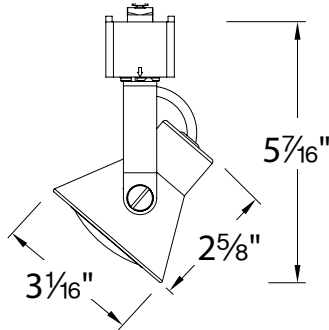

Model: 103

120V Track Miniature Line Voltage Luminaire

WAC LIGHTING

Responsible Lighting®

Fixture Type:

Catalog Number:

Project: _____

Location: _____

PRODUCT DESCRIPTION

Achieve the sleek look of MR16 fixtures without the need for a bulky transformer. A variety of finishes to accommodate any interior space.

FEATURES

- Available with LED lamping option
- Easily re-lamped from the front without the use of tools
- 350° horizontal rotation and 90° vertical aiming
- 5 year WAC product warranty

SPECIFICATIONS

Construction: Formed metal with polycarbonate track adaptor and aiming screws in black or white to match track finish.

Finishes: Available in Black (BK), Dark Bronze (DB), and White (WT).