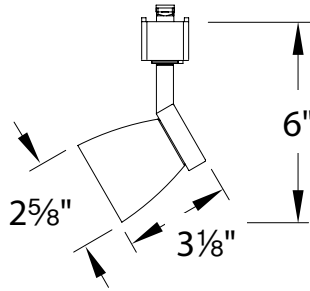

Model: 101

120V Track Miniature Line Voltage Luminaire

WAC LIGHTING

Responsible Lighting®

Fixture Type:

Catalog Number:

Project: _____

Location: _____

SPECIFICATIONS

Construction: Die cast aluminum construction with polycarbonate track adaptor and aiming screws in black or white to match track finish.

Finishes: Amber shield with black head (AM/BK), Amber shield with white head (AM/WT), White shield with black head (WT/BK) or White shield with white head (WT/WT).